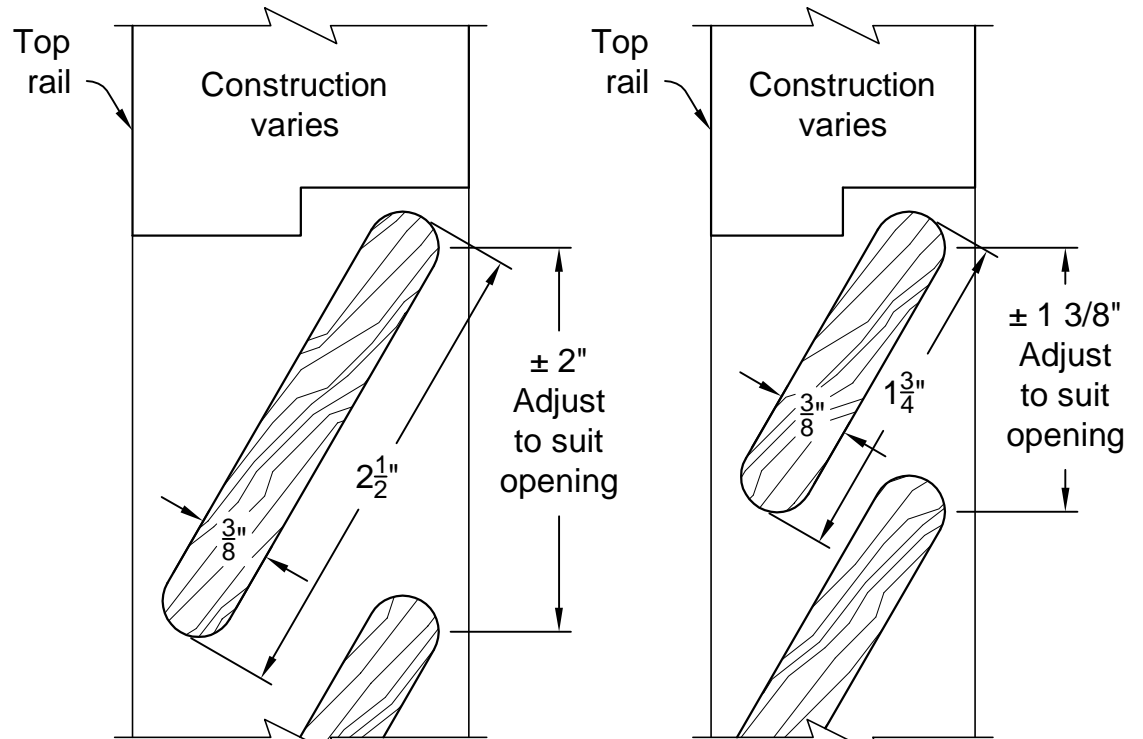

LOUVER DETAIL @ STILE  
TYPICAL 1 3/4"  
LOUVER DOOR

LOUVER DETAIL @ STILE  
TYPICAL 1 3/8"  
LOUVER DOOR

LOUVER DETAIL @  
TOP & BOTTOM RAIL  
1-3/4" LOUVER DOOR

LOUVER DETAIL @  
TOP & BOTTOM RAIL  
1-3/8" LOUVER DOOR