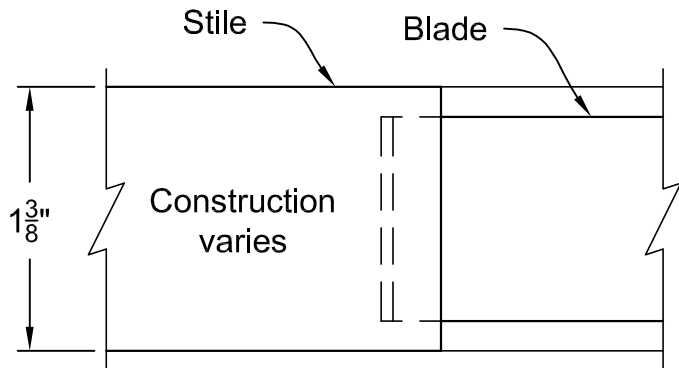

LOUVER DETAIL @ STILE
TYPICAL 1 3/4"
LOUVER DOOR

LOUVER DETAIL @ STILE
TYPICAL 1 3/8"
LOUVER DOOR

LOUVER DETAIL @
TOP & BOTTOM RAIL
1-3/4" LOUVER DOOR

LOUVER DETAIL @
TOP & BOTTOM RAIL
1-3/8" LOUVER DOOR

LIBERTY VALLEY DOORS
INCORPORATED
P.O. BOX 176, COTATI, CA 94931
TEL. (707) 795-8040
FAX (707) 795-9258

1 3/8" and 1 3/4" Open Fixed Louver

Date:04/17/13
Revisions
△
△

Scale: Full Size
Drawn By:
SD

SLP
Pg 1