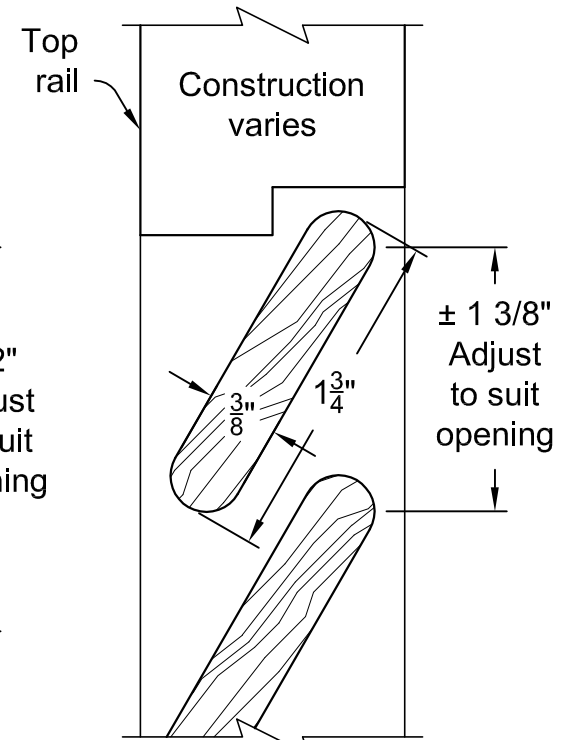

LOUVER DETAIL @ STILE
TYPICAL 1 3/4"
LOUVER DOOR

LOUVER DETAIL @ STILE
TYPICAL 1 3/8"
LOUVER DOOR

LOUVER DETAIL @
TOP & BOTTOM RAIL
1-3/4" LOUVER DOOR

LOUVER DETAIL @
TOP & BOTTOM RAIL
1-3/8" LOUVER DOOR

LIBERTY VALLEY DOORS
INCORPORATED
P.O. BOX 176, COTATI, CA 94931
TEL. (707) 795-8040
FAX (707) 795-9258

1 3/8" and 1 3/4" Open Fixed Louver

Date:04/17/13
Revisions
△
△

Scale: Full Size
Drawn By:
SD

SLP
Pg 1