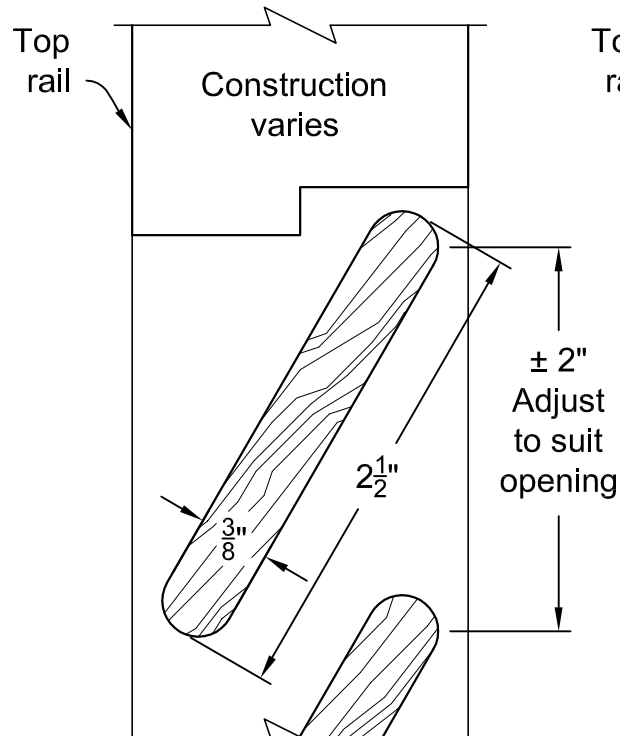

LOUVER DETAIL @ STILE
TYPICAL 1 3/4"
LOUVER DOOR

LOUVER DETAIL @ STILE
TYPICAL 1 3/8"
LOUVER DOOR

LOUVER DETAIL @
TOP & BOTTOM RAIL
1-3/4" LOUVER DOOR

LOUVER DETAIL @
TOP & BOTTOM RAIL
1-3/8" LOUVER DOOR

LIBERTY VALLEY DOORS
INCORPORATED
P.O. BOX 176, COTATI, CA 94931
TEL. (707) 795-8040
FAX (707) 795-9258

1 3/8" and 1 3/4" Open Fixed Louver

Date:04/17/13
Revisions
△
△

Scale: Full Size
Drawn By:
SD

SLP
Pg 1