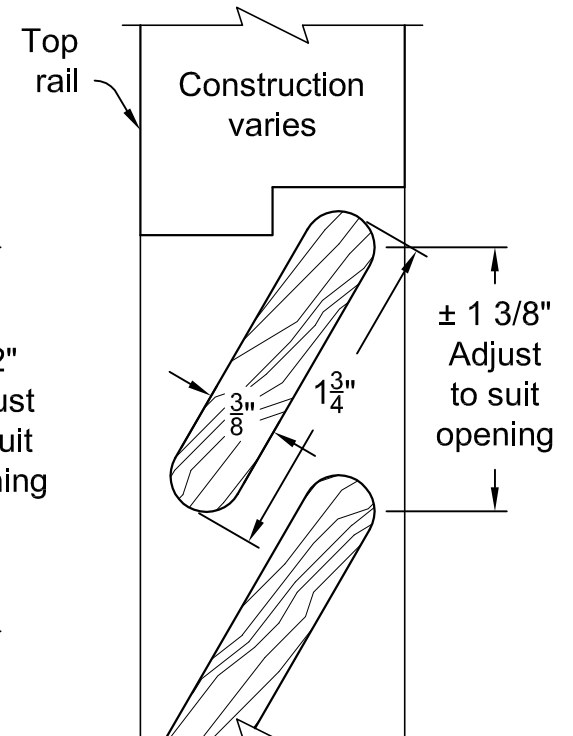

LOUVER DETAIL @ STILE
TYPICAL 1 3/4"
LOUVER DOOR

LOUVER DETAIL @ STILE
TYPICAL 1 3/8"
LOUVER DOOR

LOUVER DETAIL @
TOP & BOTTOM RAIL
1-3/4" LOUVER DOOR

LOUVER DETAIL @
TOP & BOTTOM RAIL
1-3/8" LOUVER DOOR

LIBERTY VALLEY DOORS
INCORPORATED
P.O. BOX 176, COTATI, CA 94931
TEL. (707) 795-8040
FAX (707) 795-9258

1 3/8" and 1 3/4" Open Fixed Louver

Date:04/17/13
Revisions
△
△

Scale: Full Size
Drawn By:
SD

SLP
Pg 1