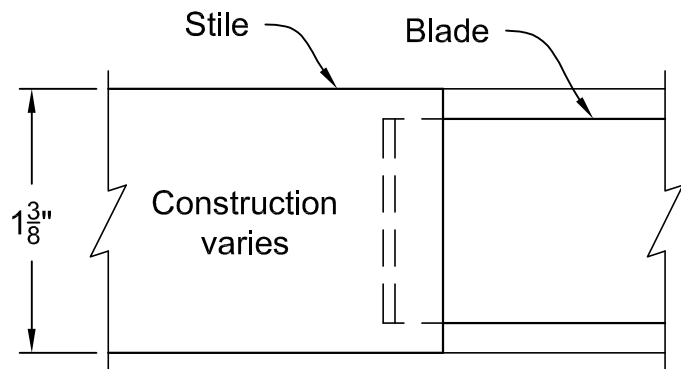

LOUVER DETAIL @ STILE
TYPICAL 1 3/4"
LOUVER DOOR

LOUVER DETAIL @ STILE
TYPICAL 1 3/8"
LOUVER DOOR

LOUVER DETAIL @
TOP & BOTTOM RAIL
1-3/4" LOUVER DOOR

LOUVER DETAIL @
TOP & BOTTOM RAIL
1-3/8" LOUVER DOOR

LIBERTY VALLEY DOORS
INCORPORATED
P.O. BOX 176, COTATI, CA 94931
TEL. (707) 795-8040
FAX (707) 795-9258

1 3/8" and 1 3/4" Open Fixed Louver

Date:04/17/13
Revisions
△
△

Scale: Full Size
Drawn By:
SD

SLP
Pg 1