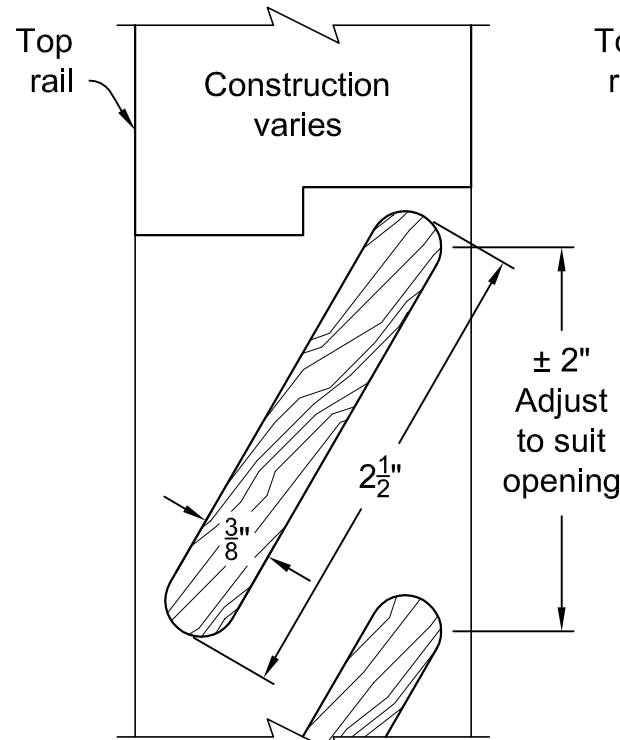

LOUVER DETAIL @ STILE
TYPICAL 1 3/4"
LOUVER DOOR

LOUVER DETAIL @ STILE
TYPICAL 1 3/8"
LOUVER DOOR

LOUVER DETAIL @
TOP & BOTTOM RAIL
1-3/4" LOUVER DOOR

LOUVER DETAIL @
TOP & BOTTOM RAIL
1-3/8" LOUVER DOOR

LIBERTY VALLEY DOORS
INCORPORATED
P.O. BOX 176, COTATI, CA 94931
TEL. (707) 795-8040
FAX (707) 795-9258

1 3/8" and 1 3/4" Open Fixed Louver

Date:04/17/13
Revisions
△
△

Scale: Full Size
Drawn By:
SD

SLP
Pg 1