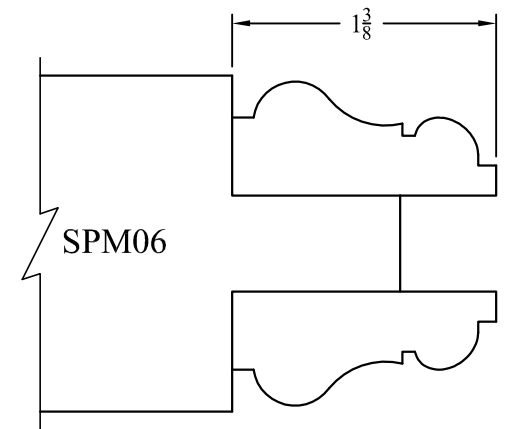

SPM01

SPM02

SPM03

SPM04

SPM05

SPM06

LIBERTY VALLEY DOORS
INCORPORATED
P.O. BOX 176, COTATI, CA 94931
TEL. (707) 795-8040
FAX (707) 795-9258

Standard Panel Moulding Profiles

1 3/4" Doors

Date:04/17/13
Revisions
△
△

Scale: Full Size

Drawn By:
SD

SPM
Pg2