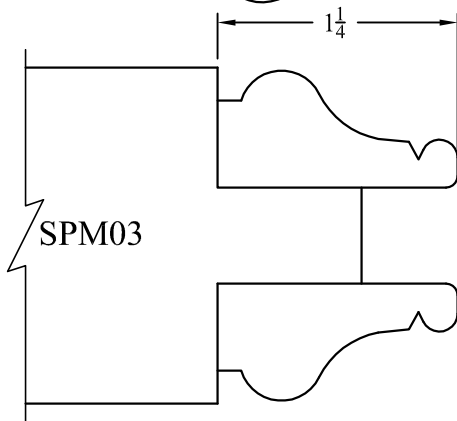

SPM01

SPM02

SPM03

SPM04

SPM05

SPM06

LIBERTY VALLEY DOORS
INCORPORATED
P.O. BOX 176, COTATI, CA 94931
TEL. (707) 795-8040
FAX (707) 795-9258

Standard Panel Moulding Profiles

1 3/4" Doors

Date:04/17/13
Revisions
△
△

Scale: Full Size

Drawn By:
SD

SPM
Pg2