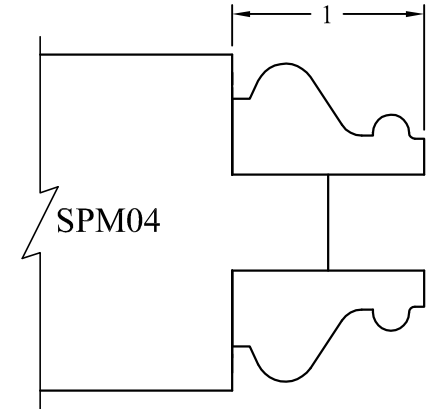

SPM01

SPM02

SPM03

SPM04

SPM05

SPM06

LIBERTY VALLEY DOORS
INCORPORATED
P.O. BOX 176, COTATI, CA 94931
TEL. (707) 795-8040
FAX (707) 795-9258

Standard Panel Moulding Profiles

1 3/4" Doors

Date:04/17/13
Revisions
△
△

Scale: Full Size

Drawn By:
SD

SPM
Pg2