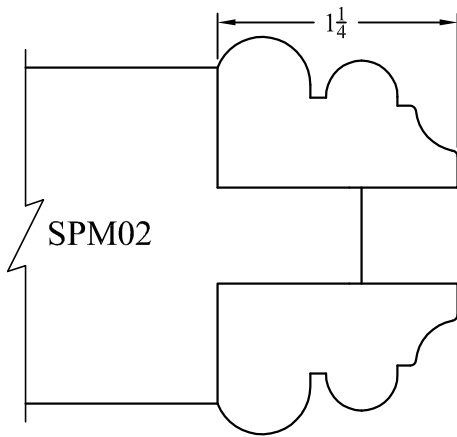

SPM01

SPM02

SPM03

SPM04

SPM05

SPM06

LIBERTY VALLEY DOORS
INCORPORATED
P.O. BOX 176, COTATI, CA 94931
TEL. (707) 795-8040
FAX (707) 795-9258

Standard Panel Moulding Profiles

1 3/4" Doors

Date:04/17/13
Revisions
△
△

Scale: Full Size

Drawn By:
SD

SPM
Pg2