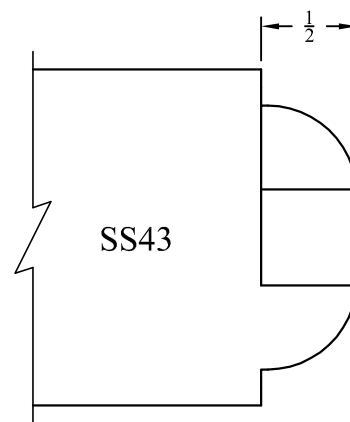

SS43

LIBERTY VALLEY DOORS  
INCORPORATED  
P.O. BOX 176, COTATI, CA 94931  
TEL. (707) 795-8040  
FAX (707) 795-9258

Stock Sticking Profiles  
1 3/4" Doors or Windows Open

Date:04/17/13
Revisions
△
△

Scale: Full Size