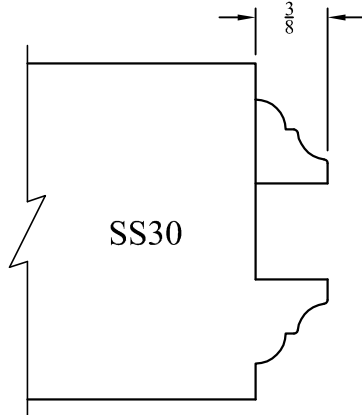

SS22

SS30

SS41

SS23

SS31

SS42

SS13

SS01

SS43

LIBERTY VALLEY DOORS
INCORPORATED
P.O. BOX 176, COTATI, CA 94931
TEL. (707) 795-8040
FAX (707) 795-9258

Stock Sticking Profiles
1 3/4" Doors or Windows Open

Date:04/17/13
Revisions
△
△

Scale: Full Size

Drawn By:
SD

SS
Pg2