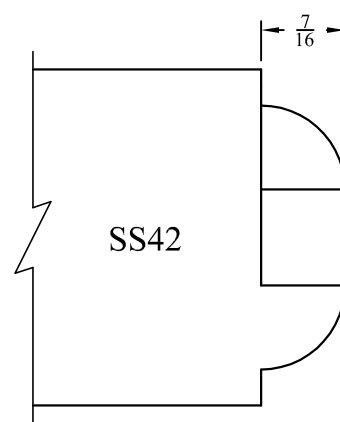

SS22

SS30

SS41

SS23

SS31

SS42

SS13

SS01

SS43

LIBERTY VALLEY DOORS
INCORPORATED
P.O. BOX 176, COTATI, CA 94931
TEL. (707) 795-8040
FAX (707) 795-9258

Stock Sticking Profiles
1 3/4" Doors or Windows Open

Date:04/17/13
Revisions
△
△

Scale: Full Size

Drawn By:
SD

SS
Pg2