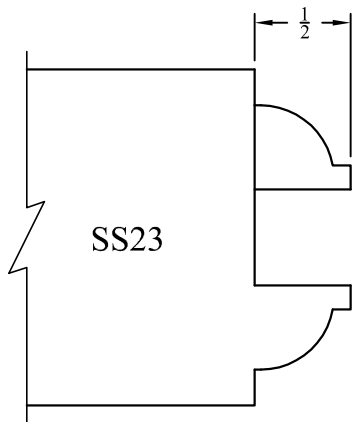

SS22

SS30

SS41

SS23

SS31

SS42

SS13

SS01

SS43

LIBERTY VALLEY DOORS
INCORPORATED
P.O. BOX 176, COTATI, CA 94931
TEL. (707) 795-8040
FAX (707) 795-9258

Stock Sticking Profiles
1 3/4" Doors or Windows Open

Date:04/17/13
Revisions
△
△

Scale: Full Size

Drawn By:
SD

SS
Pg2