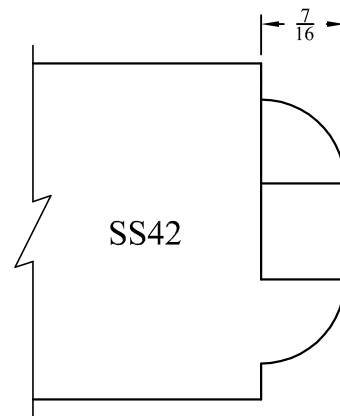

SS22

SS30

SS41

SS23

SS31

SS42

SS13

SS01

SS43

LIBERTY VALLEY DOORS
INCORPORATED
P.O. BOX 176, COTATI, CA 94931
TEL. (707) 795-8040
FAX (707) 795-9258

Stock Sticking Profiles
1 3/4" Doors or Windows Open

Date:04/17/13
Revisions
△
△

Scale: Full Size

Drawn By:
SD

SS
Pg2