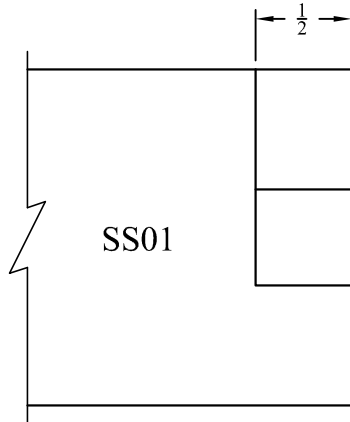

SS22

SS30

SS41

SS23

SS31

SS42

SS13

SS01

SS43

LIBERTY VALLEY DOORS
INCORPORATED
P.O. BOX 176, COTATI, CA 94931
TEL. (707) 795-8040
FAX (707) 795-9258

Stock Sticking Profiles
1 3/4" Doors or Windows Open

Date:04/17/13
Revisions
△
△

Scale: Full Size

Drawn By:
SD

SS
Pg2