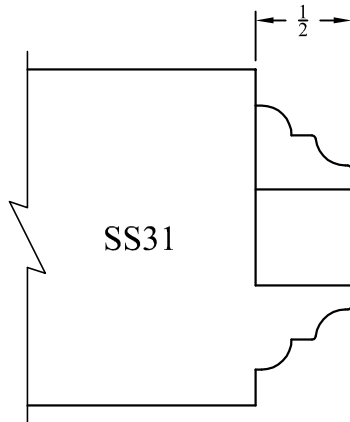

SS22

SS30

SS41

SS23

SS31

SS42

SS13

SS01

SS43

LIBERTY VALLEY DOORS
INCORPORATED
P.O. BOX 176, COTATI, CA 94931
TEL. (707) 795-8040
FAX (707) 795-9258

Stock Sticking Profiles
1 3/4" Doors or Windows Open

Date:04/17/13
Revisions
△
△

Scale: Full Size

Drawn By:
SD

SS
Pg2