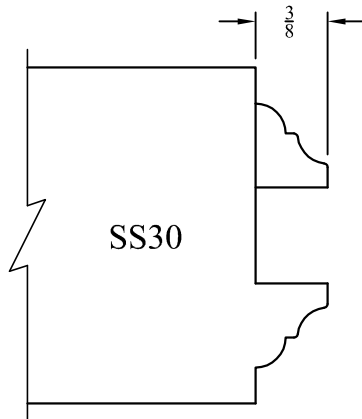

SS22

SS30

SS41

SS23

SS31

SS42

SS13

SS01

SS43

LIBERTY VALLEY DOORS
INCORPORATED
P.O. BOX 176, COTATI, CA 94931
TEL. (707) 795-8040
FAX (707) 795-9258

Stock Sticking Profiles
1 3/4" Doors or Windows Open

Date:04/17/13
Revisions
△
△

Scale: Full Size

Drawn By:
SD

SS
Pg2