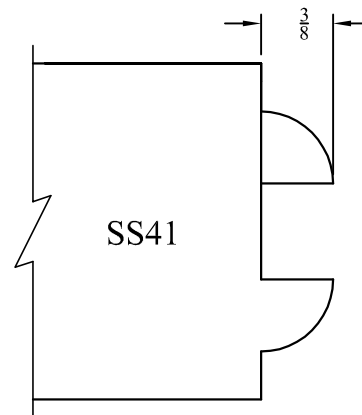

SS22

SS30

SS41

SS23

SS31

SS42

SS13

SS01

SS43

LIBERTY VALLEY DOORS
INCORPORATED
P.O. BOX 176, COTATI, CA 94931
TEL. (707) 795-8040
FAX (707) 795-9258

Stock Sticking Profiles
1 3/4" Doors or Windows Open

Date:04/17/13
Revisions
△
△

Scale: Full Size

Drawn By:
SD

SS
Pg2