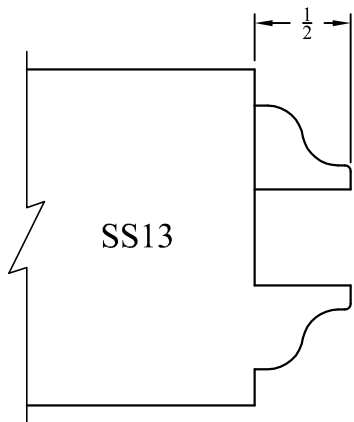

SS22

SS30

SS41

SS23

SS31

SS42

SS13

SS01

SS43

LIBERTY VALLEY DOORS
INCORPORATED
P.O. BOX 176, COTATI, CA 94931
TEL. (707) 795-8040
FAX (707) 795-9258

Stock Sticking Profiles
1 3/4" Doors or Windows Open

Date:04/17/13
Revisions
△
△

Scale: Full Size

Drawn By:
SD

SS
Pg2