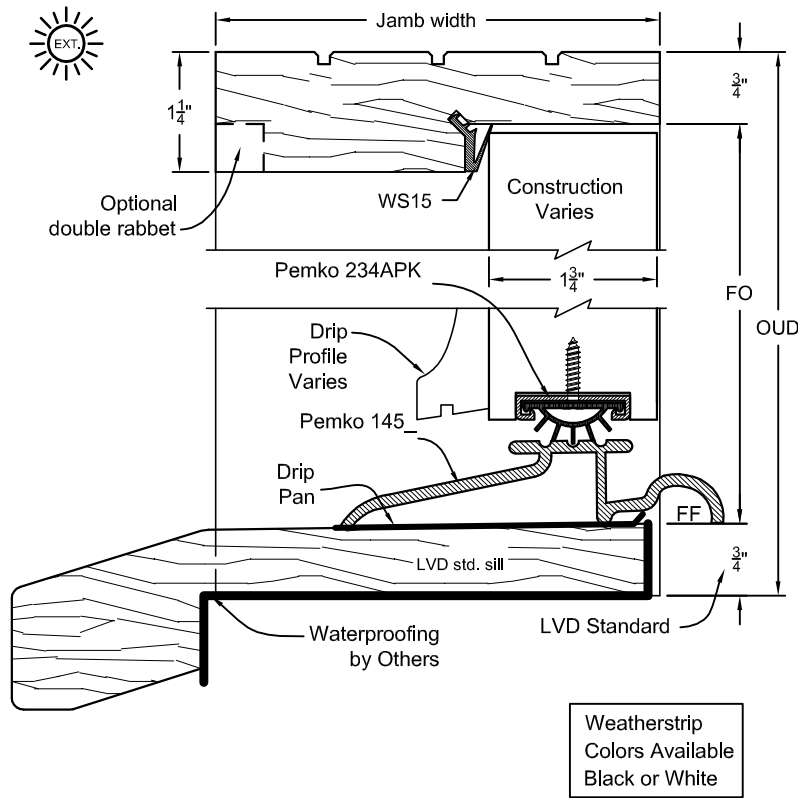

Option A

Option B

Option C

Drip  
Options

TYP. HEAD & SILL SECTION 1-3/4" EXT. INSWING DOOR  
SEE SHEET Ext 3 FOR SIDELITE SECTIONS

TYP. JAMB SECTION 1-3/4" EXT. INSWING DOOR  
SEE SHEET Ext 3 FOR SIDELITE SECTIONS