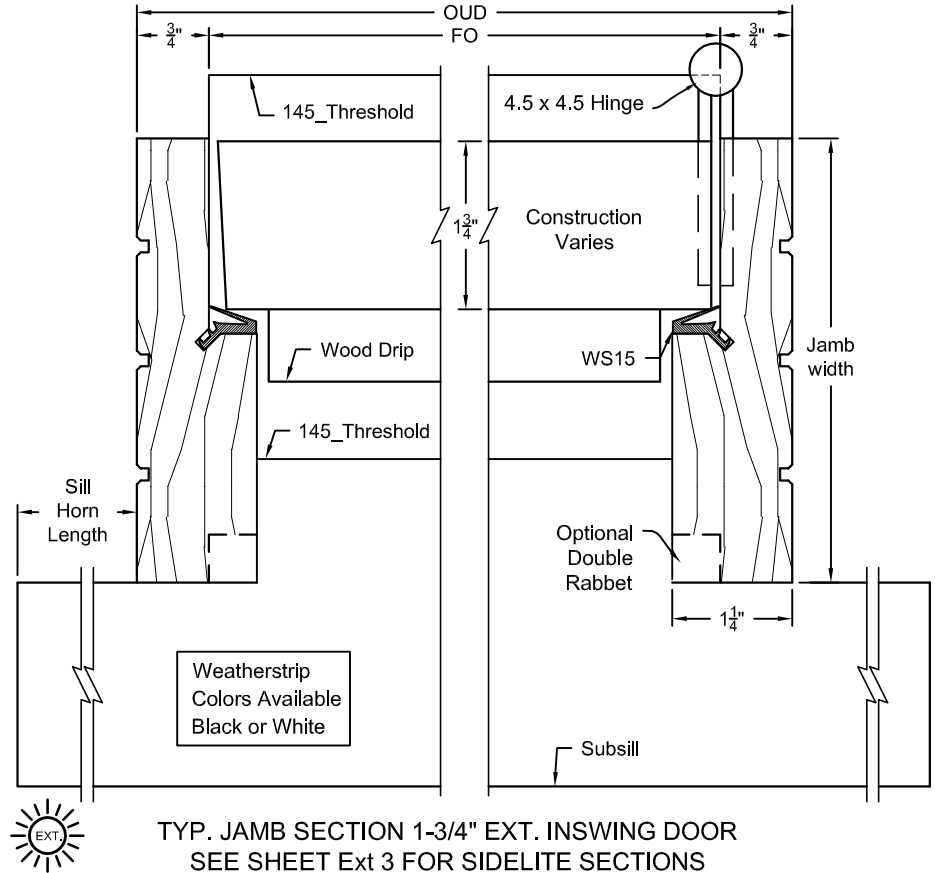

Option A

Option B

Option C

Drip  
Options

TYP. HEAD & SILL SECTION 1-3/4" EXT. INSWING DOOR  
SEE SHEET Ext 3 FOR SIDELITE SECTIONS

TYP. JAMB SECTION 1-3/4" EXT. INSWING DOOR  
SEE SHEET Ext 3 FOR SIDELITE SECTIONS