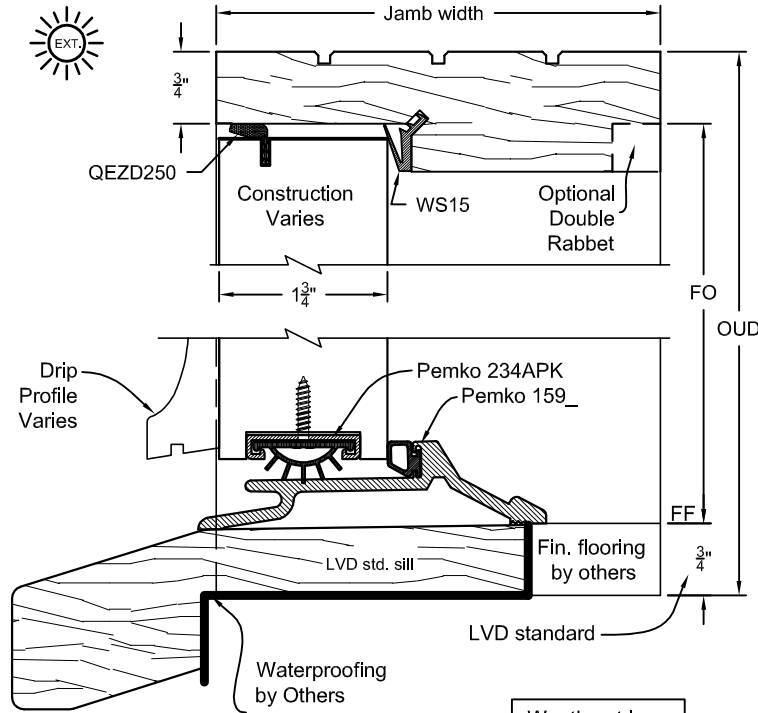

Option A

Option B

Option C

Drip Options

Weatherstrip  
Colors Available  
Black or White

TYP. HEAD & SILL SECTION 1-3/4" EXT. OUTSWING DOOR  
SEE SHEET Ext 5 FOR SIDELITE SECTIONS

Weatherstrip  
Colors Available  
Black or White

TYP. JAMB SECTION 1-3/4" EXT. OUTSWING DOOR  
SEE SHEET Ext 5 FOR SIDELITE SECTIONS

LIBERTY VALLEY DOORS  
INCORPORATED  
P.O. BOX 176, COTATI, CA 94931  
TEL. (707) 795-8040  
FAX (707) 795-9258

### Exterior Door Prehang Details