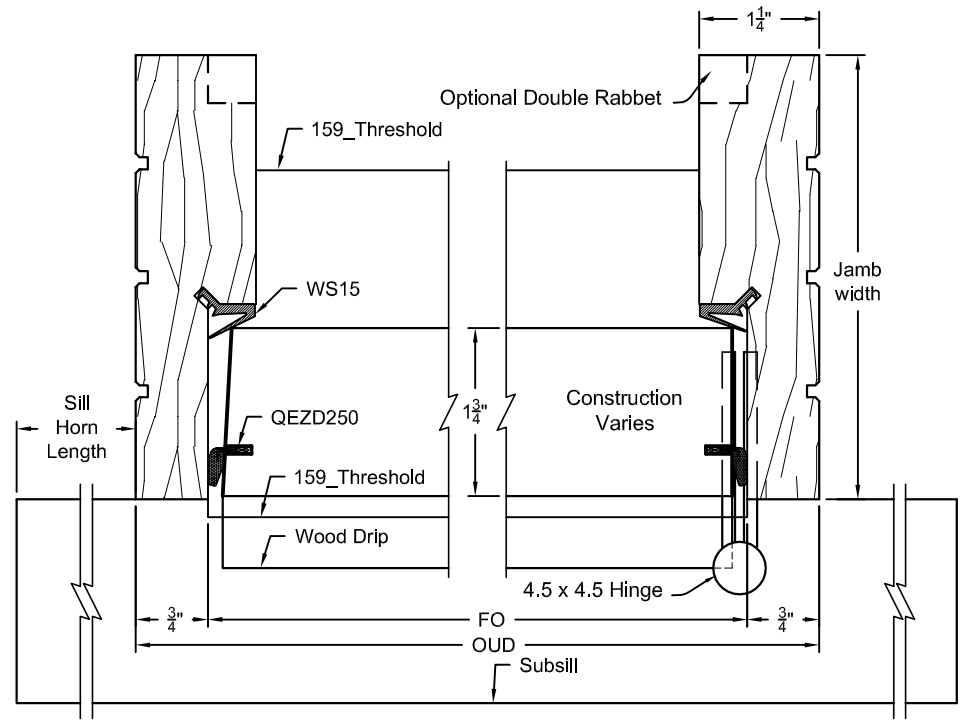

Option A

Option B

Option C

Drip Options

Weatherstrip  
Colors Available  
Black or White

TYP. HEAD & SILL SECTION 1-3/4" EXT. OUTSWING DOOR  
SEE SHEET Ext 5 FOR SIDELITE SECTIONS

Weatherstrip  
Colors Available  
Black or White

TYP. JAMB SECTION 1-3/4" EXT. OUTSWING DOOR  
SEE SHEET Ext 5 FOR SIDELITE SECTIONS

LIBERTY VALLEY DOORS  
INCORPORATED  
P.O. BOX 176, COTATI, CA 94931  
TEL. (707) 795-8040  
FAX (707) 795-9258

### Exterior Door Prehang Details