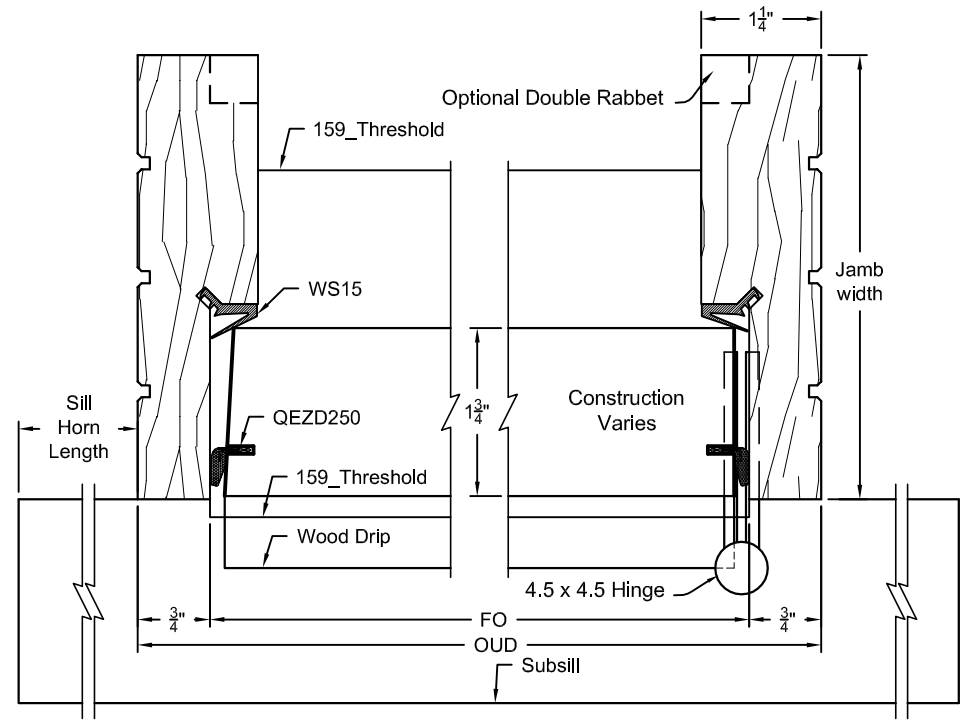

Option A

Option B

Option C

Drip Options

Weatherstrip
Colors Available
Black or White

TYP. HEAD & SILL SECTION 1-3/4" EXT. OUTSWING DOOR
SEE SHEET Ext 5 FOR SIDELITE SECTIONS

Weatherstrip
Colors Available
Black or White

TYP. JAMB SECTION 1-3/4" EXT. OUTSWING DOOR
SEE SHEET Ext 5 FOR SIDELITE SECTIONS

LIBERTY VALLEY DOORS
INCORPORATED
P.O. BOX 176, COTATI, CA 94931
TEL. (707) 795-8040
FAX (707) 795-9258

Exterior Door Prehang Details
1 3/4" Exterior Outswing Door

Date: 03/20/13
Revisions

Scale: Half
Drawn By: *SD*

Ext
Pg4