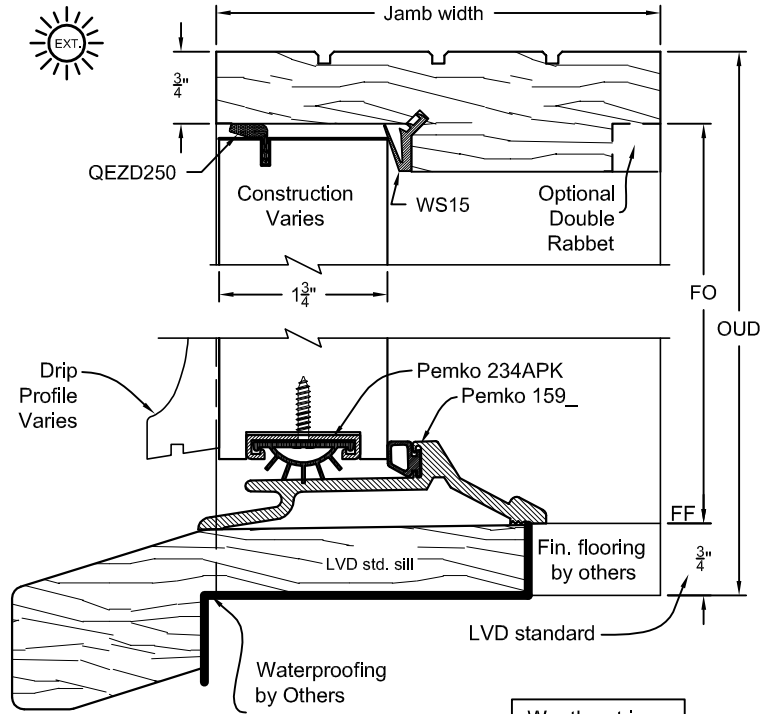

Option A

Option B

Option C

Drip Options

Weatherstrip
Colors Available
Black or White

TYP. HEAD & SILL SECTION 1-3/4" EXT. OUTSWING DOOR
SEE SHEET Ext 5 FOR SIDELITE SECTIONS

Weatherstrip
Colors Available
Black or White

TYP. JAMB SECTION 1-3/4" EXT. OUTSWING DOOR
SEE SHEET Ext 5 FOR SIDELITE SECTIONS

LIBERTY VALLEY DOORS
INCORPORATED
P.O. BOX 176, COTATI, CA 94931
TEL. (707) 795-8040
FAX (707) 795-9258

Exterior Door Prehang Details
1 3/4" Exterior Outswing Door