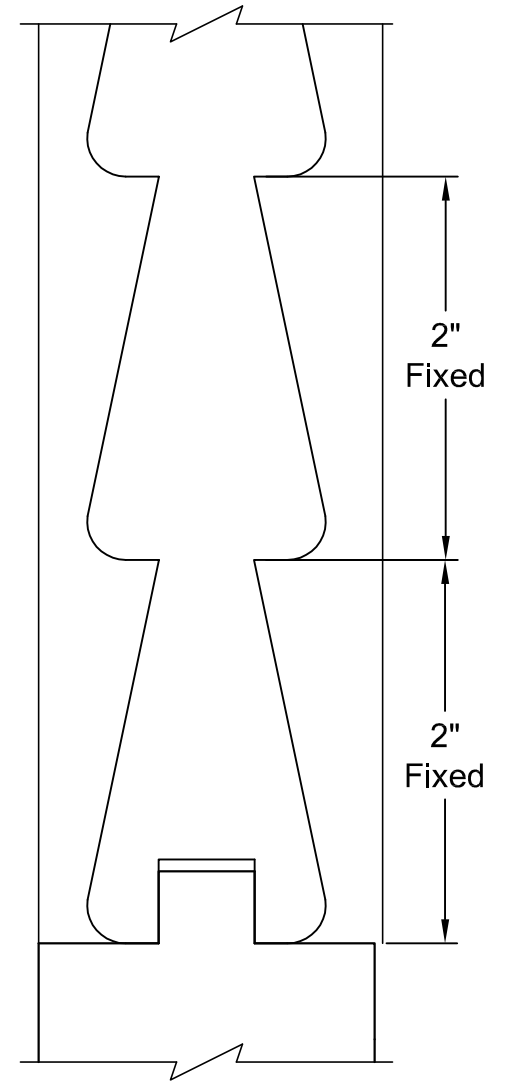

FALSE LOUVER DETAIL @ STILE

FALSE LOUVER DETAIL @
TOP RAIL & BOTTOM
OF HORIZONTAL RAILS

FALSE LOUVER DETAIL @ TOP
OF HORIZONTAL RAILS &
TOP OF BOTTOM RAIL

LIBERTY VALLEY DOORS
INCORPORATED
P.O. BOX 176, COTATI, CA 94931
TEL. (707) 795-8040
FAX (707) 795-9258

1 3/4" False Louver

Date:04/17/13
Revisions
△
△

Scale: Full Size
Drawn By:
SD

SLP
Pg2