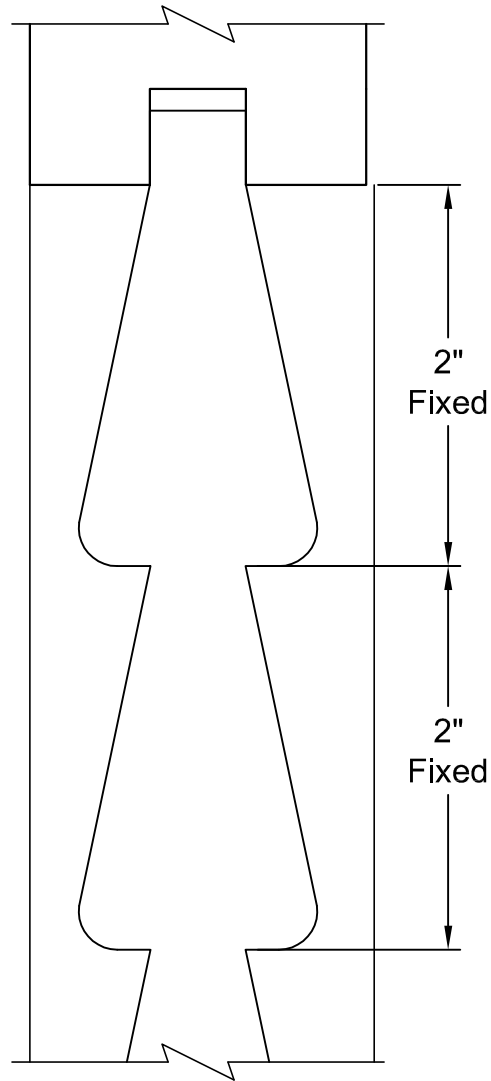

FALSE LOUVER DETAIL @ STILE

FALSE LOUVER DETAIL @
TOP RAIL & BOTTOM
OF HORIZONTAL RAILS

FALSE LOUVER DETAIL @ TOP
OF HORIZONTAL RAILS &
TOP OF BOTTOM RAIL

LIBERTY VALLEY DOORS
INCORPORATED
P.O. BOX 176, COTATI, CA 94931
TEL. (707) 795-8040
FAX (707) 795-9258

1 3/4" False Louver

Date:04/17/13
Revisions
△
△

Scale: Full Size
Drawn By:
SD

SLP
Pg2