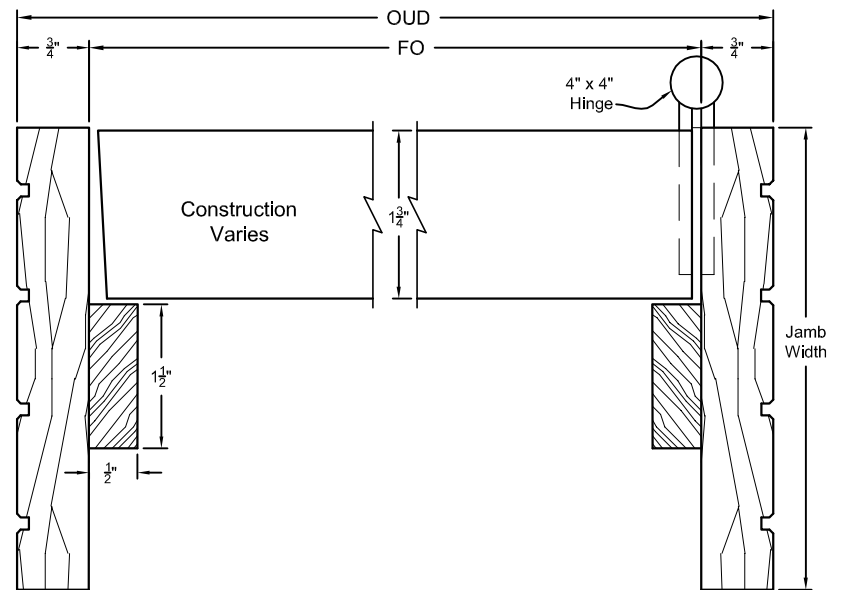

TYP. HEAD & SILL SECTION  
INTERIOR DOOR

TYP. JAMB SECTION  
INTERIOR DOOR - RH SHOWN

**LIBERTY VALLEY DOORS**  
INCORPORATED  
P.O. BOX 176, COTATI, CA 94931  
TEL. (707) 795-8040  
FAX (707) 795-9258

Interior Door Prehang Details  
1 3/4' Interior Door

Date:03/20/13
Revisions
△
△

Scale: Half  
Drawn By:  
*SD*

Int.  
Pg2