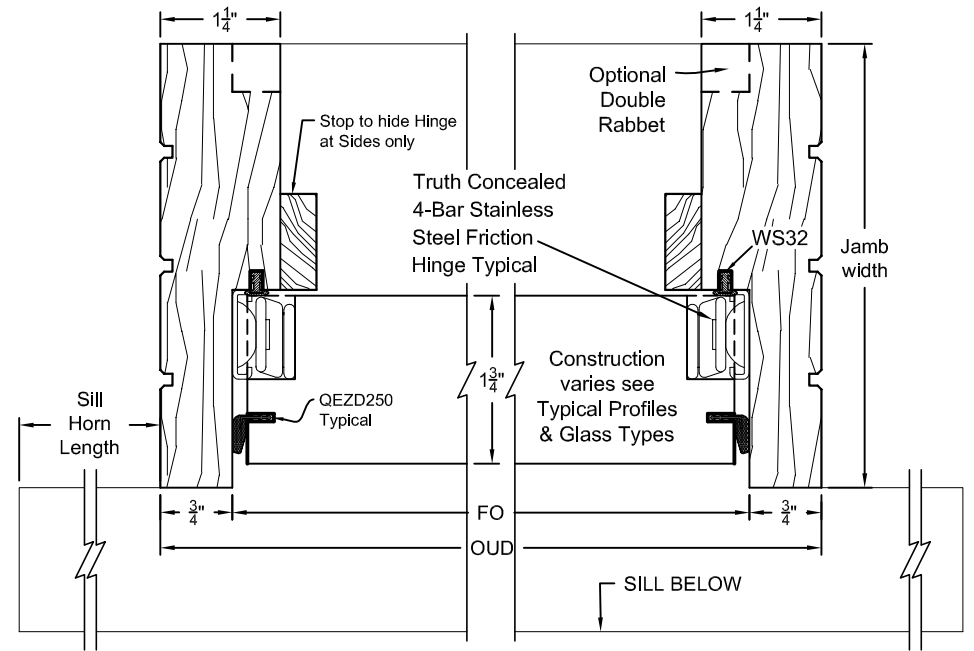

TYP. HEAD & SILL SECTION  
1-3/4" OUTSWING AWNING WINDOW

TYP. JAMB SECTION  
1-3/4" OUTSWING AWNING WINDOW

**LIBERTY VALLEY DOORS**  
INCORPORATED  
P.O. BOX 176, COTATI, CA 94931  
TEL. (707) 795-8040  
FAX (707) 795-9258

Window Assembly Details  
1 3/4" Outswing Awning

|                |
|----------------|
| Date: 03/20/13 |
| Revisions      |
| △              |
| △              |

Scale: Half  
Drawn By:  
*MA*

Win  
Pg3