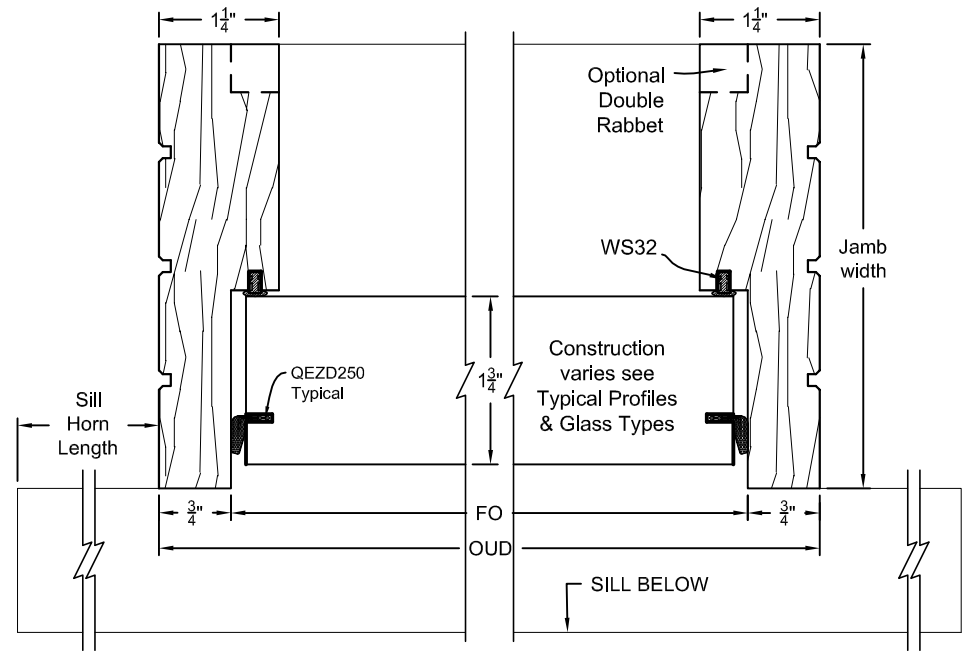

TYP. HEAD & SILL SECTION  
1-3/4" OUTSWING CASEMENT WINDOW

TYP. JAMB SECTION  
1-3/4" OUTSWING CASEMENT WINDOW

Weatherstrip  
Colors Available  
Black or White

Weatherstrip  
Colors Available  
Black or White

**LIBERTY VALLEY DOORS**  
INCORPORATED  
P.O. BOX 176, COTATI, CA 94931  
TEL. (707) 795-8040  
FAX (707) 795-9258

Window Assembly Details  
1 3/4" Outswing Casement

|                |
|----------------|
| Date: 03/20/13 |
| Revisions      |
| △              |
| △              |

Scale: Half  
Drawn By:  
*MA*