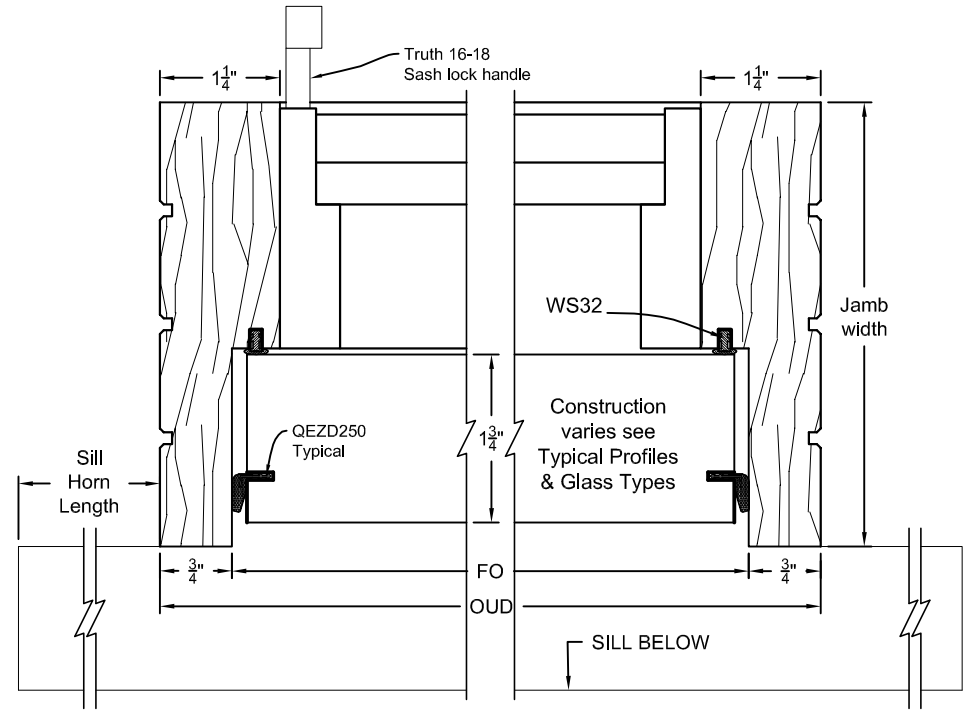

TYP. HEAD & SILL SECTION
1-3/4" CASEMENT WINDOW w/ CRANK & OPTIONAL SCREEN

TYP. JAMB SECTION
1-3/4" CASEMENT WINDOW w/ CRANK & OPTIONAL SCREEN

LIBERTY VALLEY DOORS
INCORPORATED
P.O. BOX 176, COTATI, CA 94931
TEL. (707) 795-8040
FAX (707) 795-9258

Window Assembly Details
1 3/4" Outswing Casement with Crank & Screen

Date: 03/20/13
Revisions

Scale: Half
Drawn By:
MA

Win
Pg5