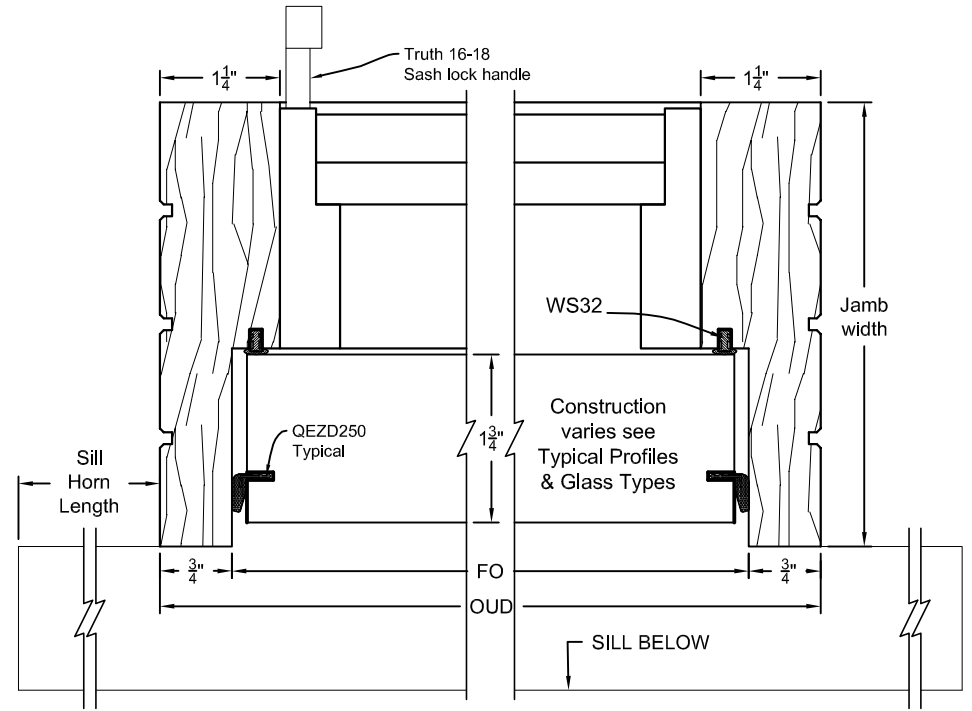

TYP. HEAD & SILL SECTION
1-3/4" CASEMENT WINDOW w/ CRANK & OPTIONAL SCREEN

TYP. JAMB SECTION
1-3/4" CASEMENT WINDOW w/ CRANK & OPTIONAL SCREEN

LIBERTY VALLEY DOORS
INCORPORATED
P.O. BOX 176, COTATI, CA 94931
TEL. (707) 795-8040
FAX (707) 795-9258

Window Assembly Details

1 3/4" Outswing Casement with Crank & Screen

Date: 03/20/13
Revisions

Scale: Half
Drawn By: *MA*

Win
Pg5