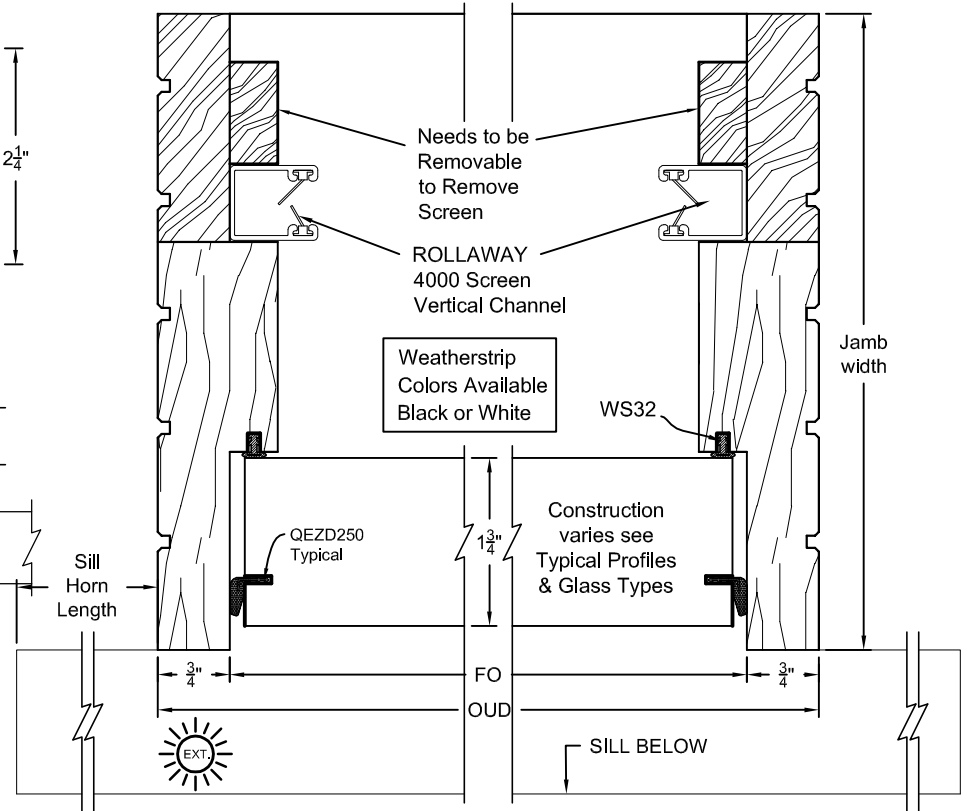

1-3/4" OUTSWING CASEMENT WINDOW WITH HIDDEN ROLLAWAY SCREEN

TYP. JAMB SECTION

1-3/4" OUTSWING CASEMENT WINDOW WITH HIDDEN ROLLAWAY SCREEN

LIBERTY VALLEY DOORS
 INCORPORATED
 P.O. BOX 176, COTATI, CA 94931
 TEL. (707) 795-8040
 FAX (707) 795-9258

Window Assembly Details

1 3/4" Outswing Casement with Hidden Rollaway Screen

Date: 03/20/13
Revisions
△
△

Scale: Half
 Drawn By: MA