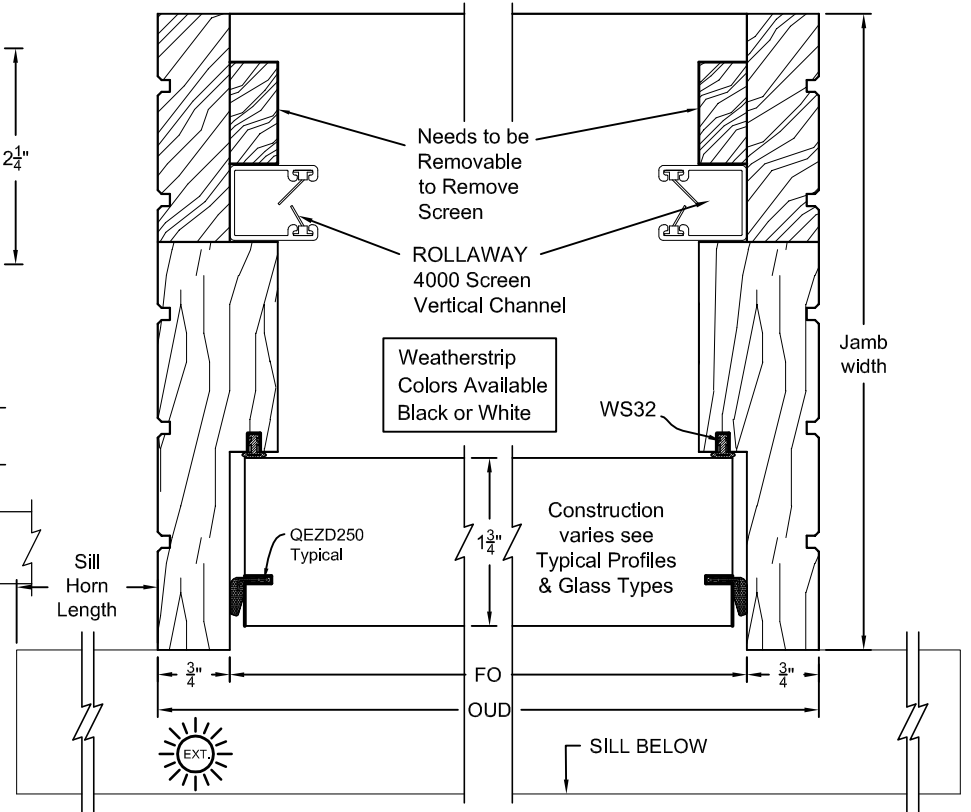

1-3/4" OUTSWING CASEMENT WINDOW WITH HIDDEN ROLLAWAY SCREEN

TYP. JAMB SECTION

1-3/4" OUTSWING CASEMENT WINDOW WITH HIDDEN ROLLAWAY SCREEN

LIBERTY VALLEY DOORS
 INCORPORATED
 P.O. BOX 176, COTATI, CA 94931
 TEL. (707) 795-8040
 FAX (707) 795-9258

Window Assembly Details

1 3/4" Outswing Casement with Hidden Rollaway Screen

Date: 03/20/13
Revisions
△
△

Scale: Half
 Drawn By: *MA*

Win
Pg6