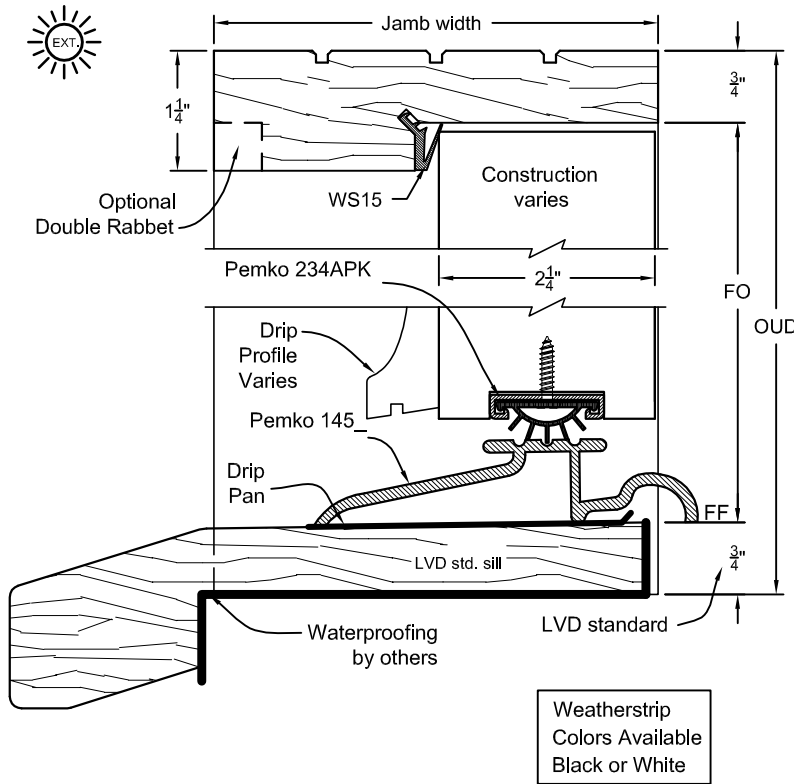

Option A

Option B

Option C

Drip Options

TYP. HEAD & SILL SECTION 2-1/4" EXT. INSWING DOOR  
SEE SHEET Ext 3 FOR SIDELITE SECTIONS

TYP. JAMB SECTION 2-1/4" EXT. INSWING DOOR  
SEE SHEET Ext 3 FOR SIDELITE SECTIONS