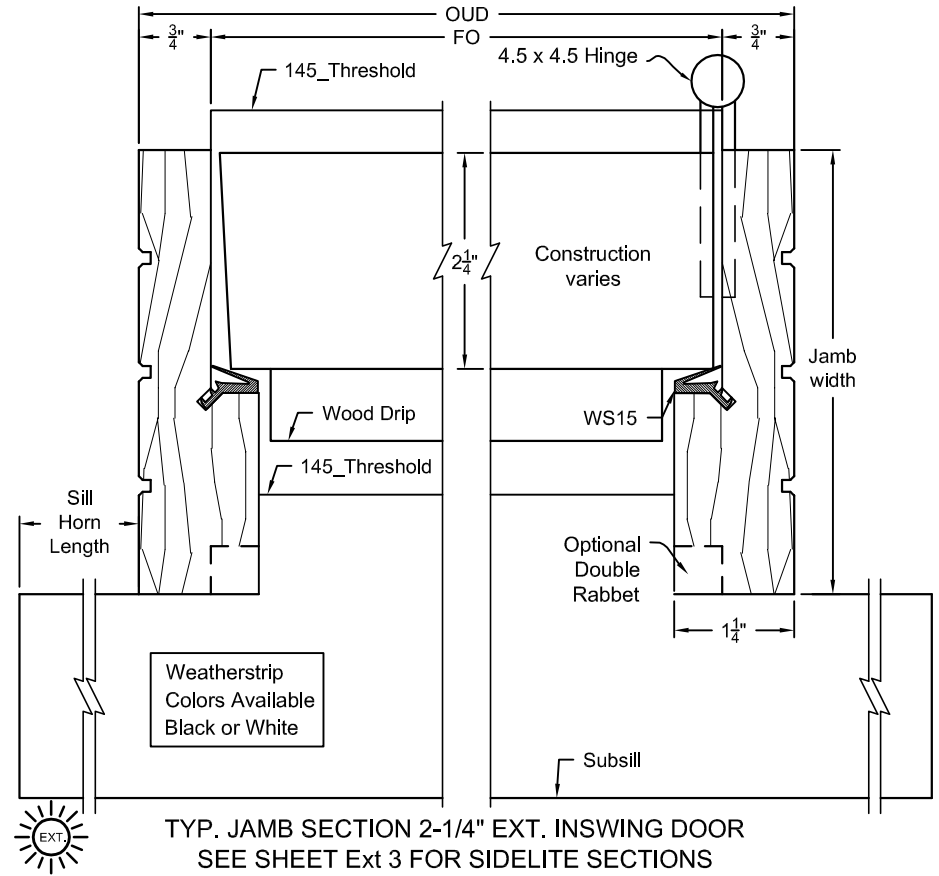

Option A

Option B

Option C

Drip Options

TYP. HEAD & SILL SECTION 2-1/4" EXT. INSWING DOOR
SEE SHEET Ext 3 FOR SIDELITE SECTIONS

TYP. JAMB SECTION 2-1/4" EXT. INSWING DOOR
SEE SHEET Ext 3 FOR SIDELITE SECTIONS