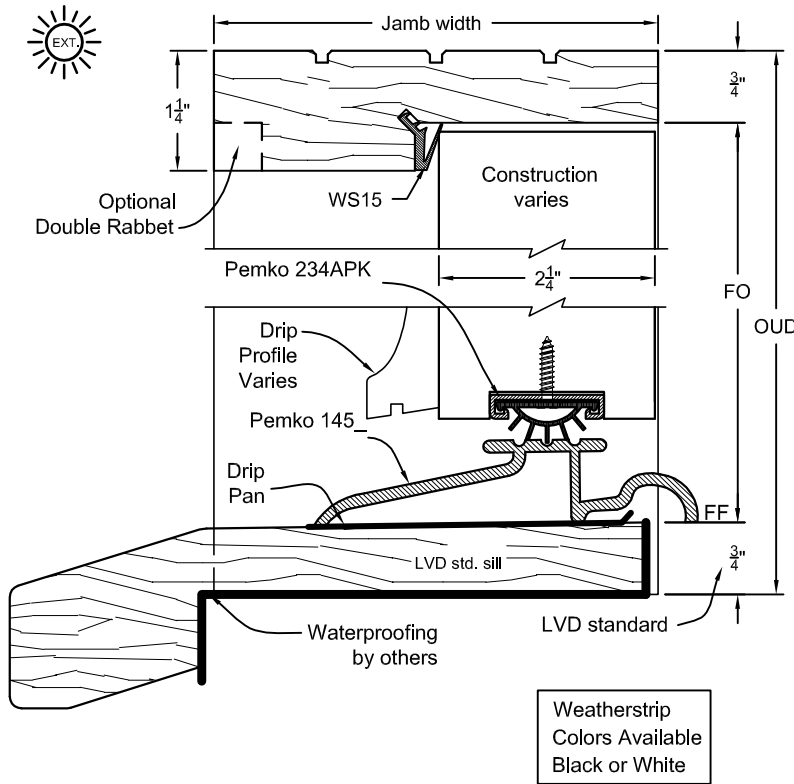

Option A

Option B

Option C

Drip Options

TYP. HEAD & SILL SECTION 2-1/4" EXT. INSWING DOOR
SEE SHEET Ext 3 FOR SIDELITE SECTIONS

TYP. JAMB SECTION 2-1/4" EXT. INSWING DOOR
SEE SHEET Ext 3 FOR SIDELITE SECTIONS