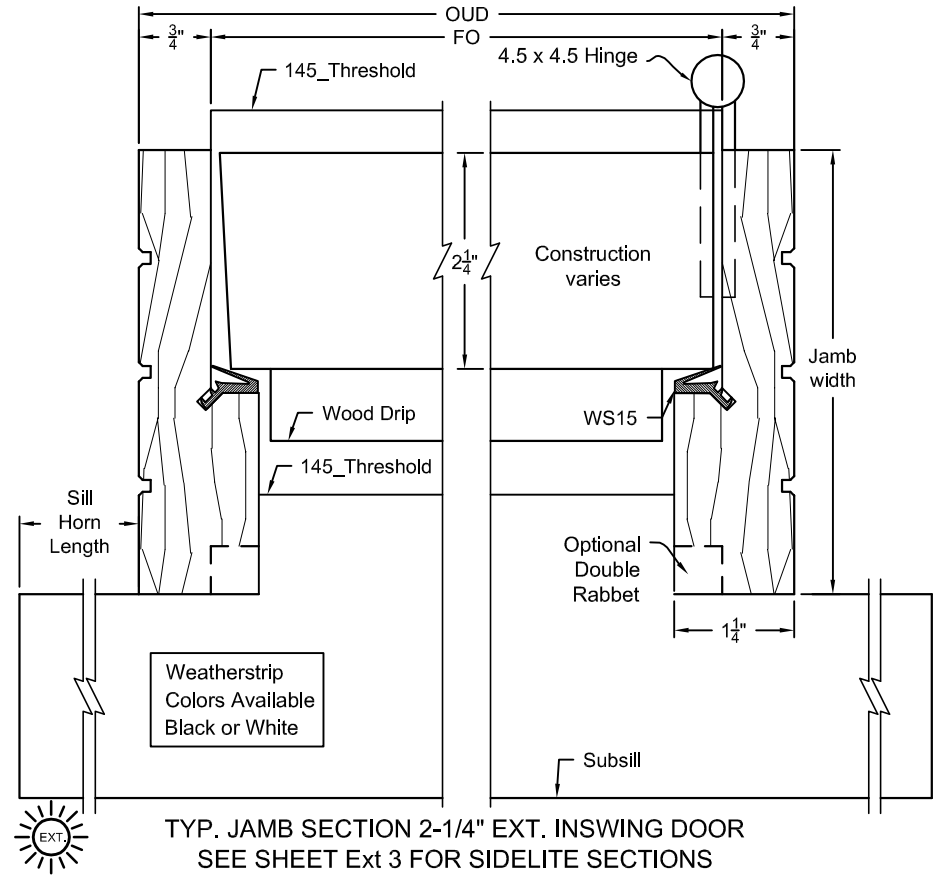

Option A

Option B

Option C

Drip Options

TYP. HEAD & SILL SECTION 2-1/4" EXT. INSWING DOOR  
SEE SHEET Ext 3 FOR SIDELITE SECTIONS

TYP. JAMB SECTION 2-1/4" EXT. INSWING DOOR  
SEE SHEET Ext 3 FOR SIDELITE SECTIONS

### Exterior Door Prehang Details 2 1/4" Exterior Inswing Door

Date:03/20/13
Revisions
△
△

Scale: Half  
Drawn By:  
*SD*

Ext  
Pg6