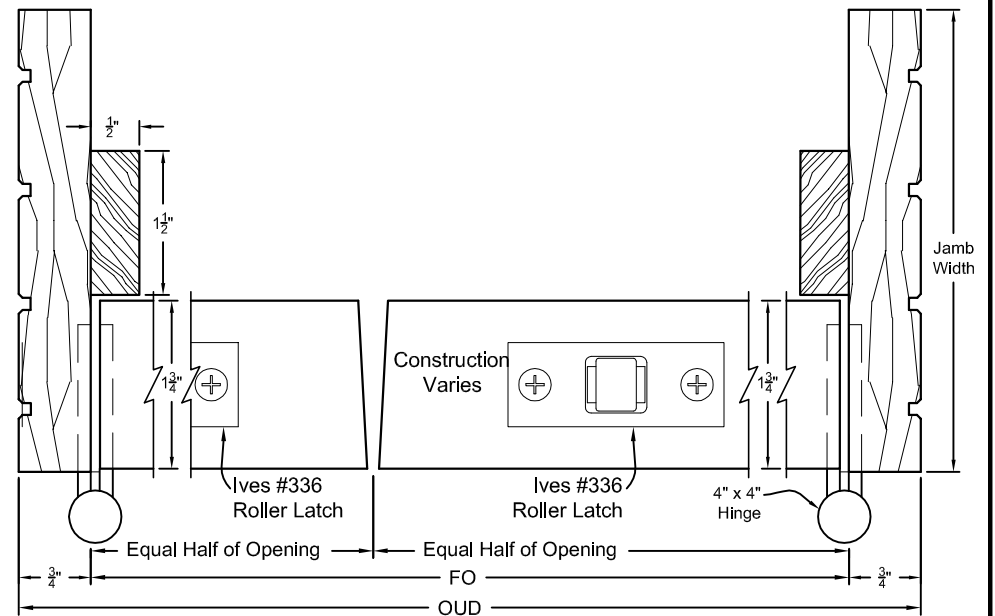

TYP. JAMB & MEETING STILE SECTION  
 INTERIOR PAIR of DOORS WITH ROLLERS (LH/RH Both Active)

TYP. JAMB & MEETING STILE SECTION  
 INTERIOR PAIR of DOORS WITH ROLLERS (LHR/RHR, Both Active)

**LIBERTY VALLEY DOORS**  
 INCORPORATED  
 P.O. BOX 176, COTATI, CA 94931  
 TEL. (707) 795-8040  
 FAX (707) 795-9258

**Interior Door Prehang Details**  
 Interior Meeting Stile @ Pair of Doors – No Astragal

Date: 03/20/13
Revisions

Scale: Half  
 Drawn By:  
*SD*