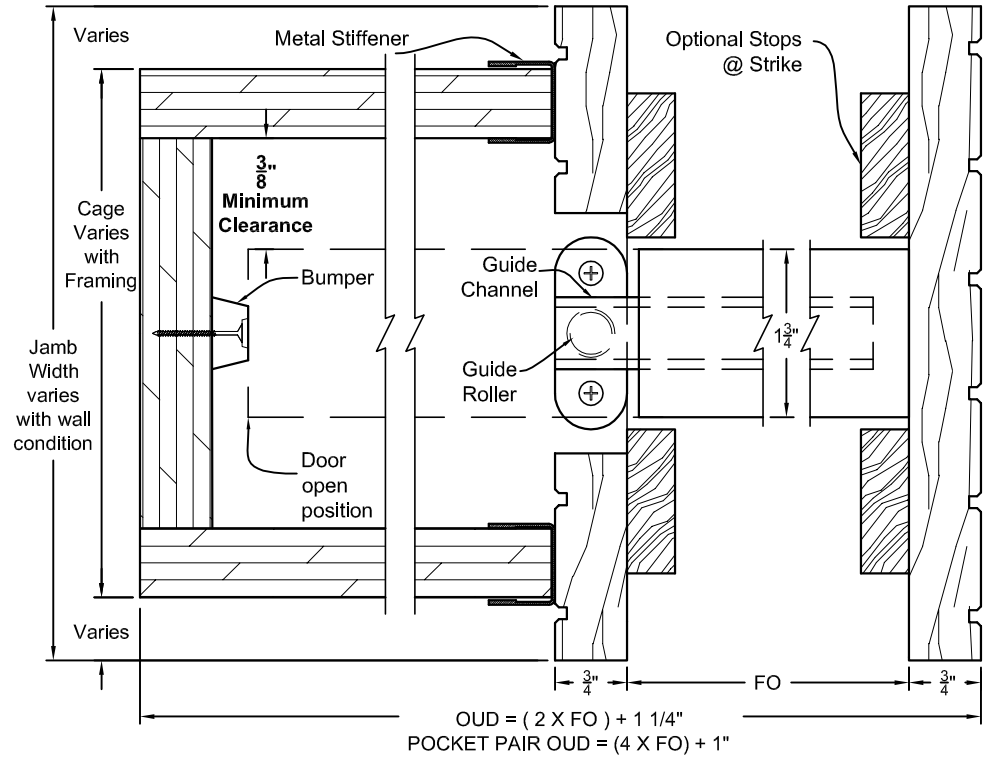

TYP. HEAD & SILL SECTION  
POCKET FRAME - HAWA 120A HARDWARE - WITH STOPS

TYP. CAGE & JAMB SECTION  
POCKET FRAME - WITH STOPS

**LIBERTY VALLEY DOORS**  
INCORPORATED  
P.O. BOX 176, COTATI, CA 94931  
TEL. (707) 795-8040  
FAX (707) 795-9258

Interior Door Prehang Details  
Interior Pocket Frame with Hawa 120A with Stops

Date: 03/20/13
Revisions

Scale: Half  
Drawn By: *SD*