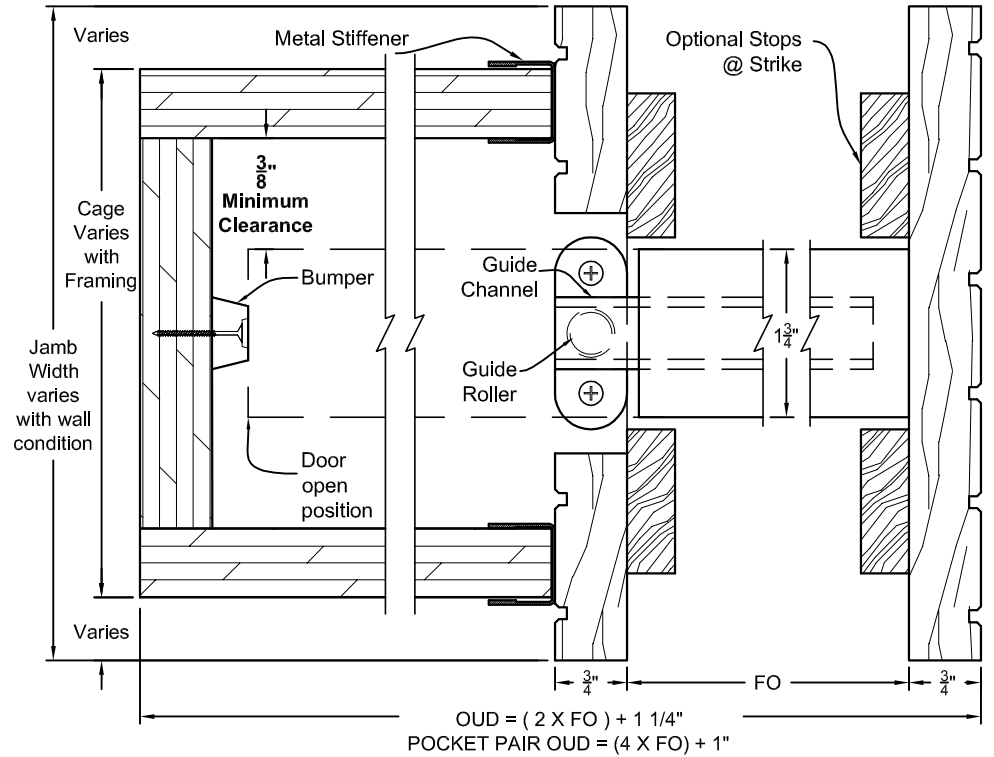

TYP. HEAD & SILL SECTION
POCKET FRAME - HAWA 120A HARDWARE - WITH STOPS

TYP. CAGE & JAMB SECTION
POCKET FRAME - WITH STOPS

LIBERTY VALLEY DOORS
INCORPORATED
P.O. BOX 176, COTATI, CA 94931
TEL. (707) 795-8040
FAX (707) 795-9258

Interior Door Prehang Details
Interior Pocket Frame with Hawa 120A with Stops

Date: 03/20/13
Revisions

Scale: Half
Drawn By: *SD*