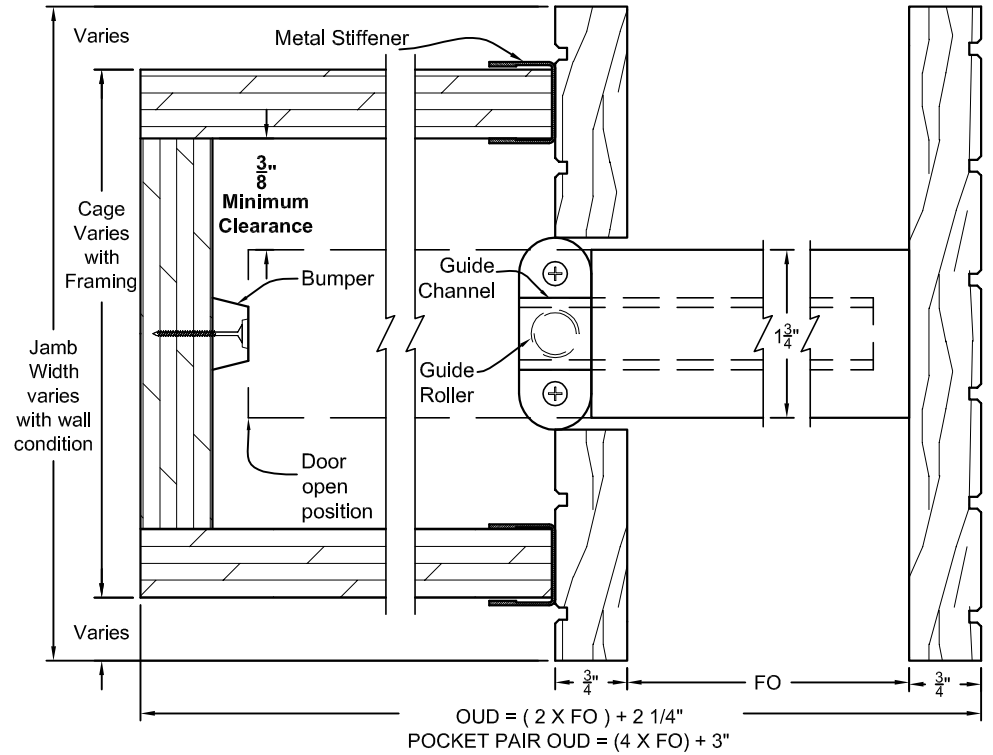

TYP. HEAD & SILL SECTION
POCKET FRAME - HAWA 120B HARDWARE - STOPLESS

TYP. CAGE & JAMB SECTION
POCKET FRAME - STOPLESS

LIBERTY VALLEY DOORS
INCORPORATED
P.O. BOX 176, COTATI, CA 94931
TEL. (707) 795-8040
FAX (707) 795-9258

Interior Door Prehang Details
Interior Pocket Frame with Hawa 120B Stopless

Date: 03/20/13
Revisions

Scale: Half
Drawn By:
SD