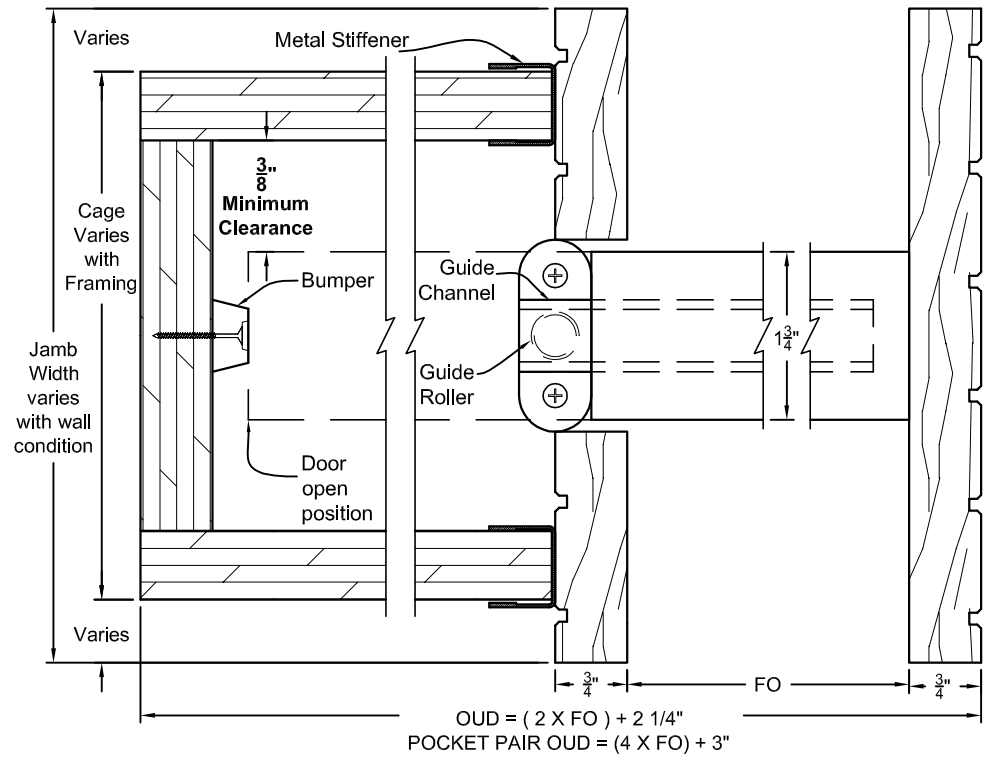

TYP. HEAD & SILL SECTION
POCKET FRAME - HAWA 120B HARDWARE - STOPLESS

TYP. CAGE & JAMB SECTION
POCKET FRAME - STOPLESS

LIBERTY VALLEY DOORS
INCORPORATED
P.O. BOX 176, COTATI, CA 94931
TEL. (707) 795-8040
FAX (707) 795-9258

Interior Door Prehang Details
Interior Pocket Frame with Hawa 120B Stopless

Date: 03/20/13
Revisions
△
△

Scale: Half

Drawn By:
SD

Int.
Pg9