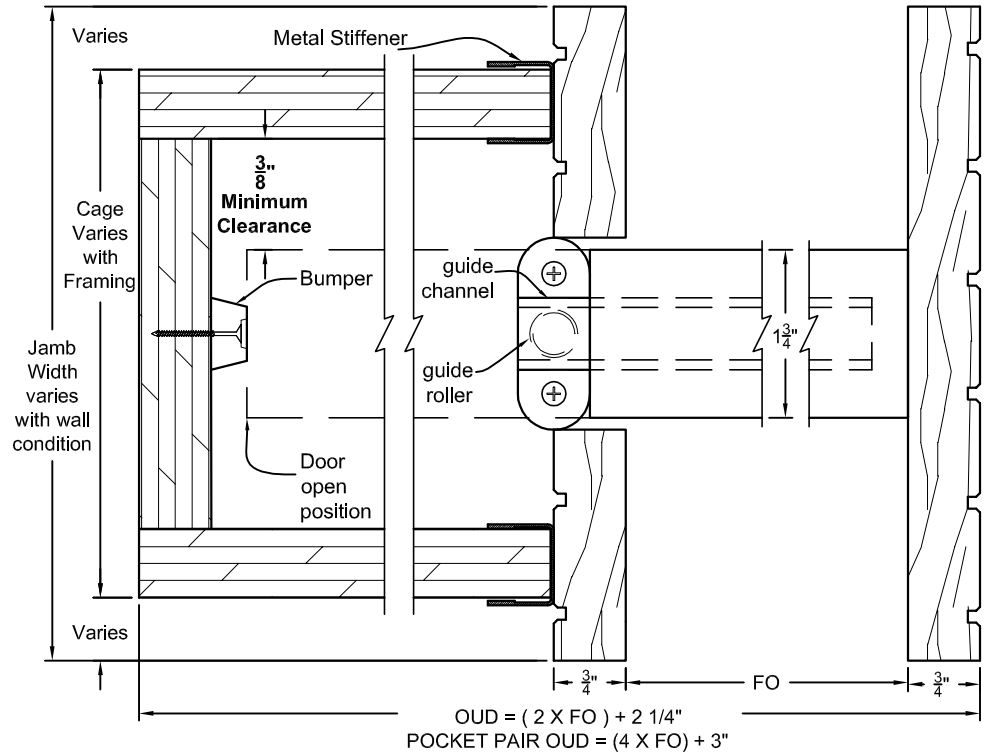

TYP. HEAD & SILL SECTION
POCKET FRAME - HAWA 80B HARDWARE - STOPLESS

TYP. CAGE & JAMB SECTION
POCKET FRAME - HAWA 80B HARDWARE - STOPLESS

LIBERTY VALLEY DOORS
INCORPORATED
P.O. BOX 176, COTATI, CA 94931
TEL. (707) 795-8040
FAX (707) 795-9258

Interior Door Prehang Details
Interior Pocket Frame with Hawa 80B Stopless

Date: 03/20/13
Revisions

Scale: Half
Drawn By:
SD

Int.
Pg7