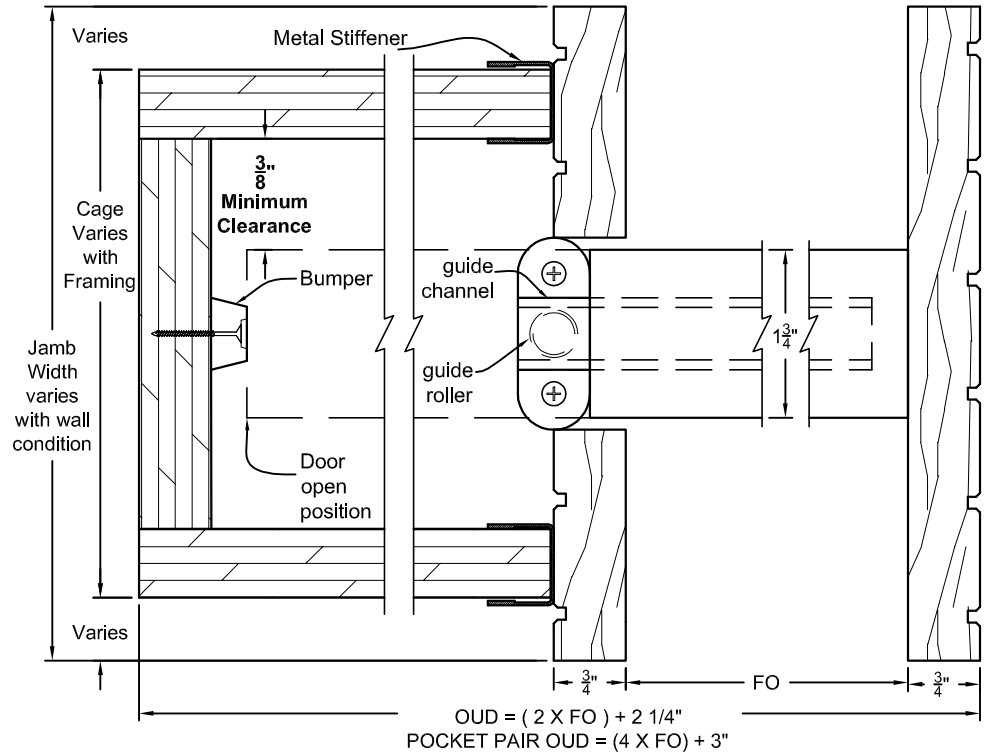

TYP. HEAD & SILL SECTION
POCKET FRAME - HAWA 80B HARDWARE - STOPLESS

TYP. CAGE & JAMB SECTION
POCKET FRAME - HAWA 80B HARDWARE - STOPLESS

LIBERTY VALLEY DOORS
INCORPORATED
P.O. BOX 176, COTATI, CA 94931
TEL. (707) 795-8040
FAX (707) 795-9258

Interior Door Prehang Details
Interior Pocket Frame with Hawa 80B Stopless

Date: 03/20/13
Revisions
△
△

Scale: Half
Drawn By:
SD

Int.
Pg7