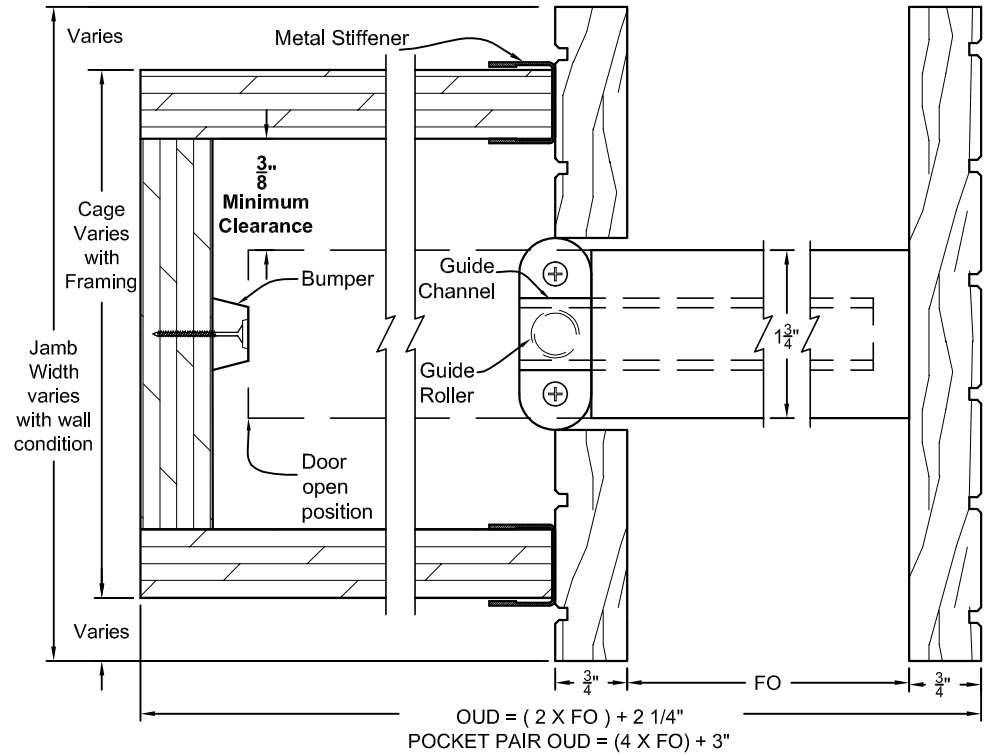

TYP. HEAD & SILL SECTION
POCKET FRAME - HAWA 80Z HARDWARE - STOPLESS

TYP. CAGE & JAMB SECTION
POCKET FRAME - STOPLESS

LIBERTY VALLEY DOORS
INCORPORATED
P.O. BOX 176, COTATI, CA 94931
TEL. (707) 795-8040
FAX (707) 795-9258

Interior Door Prehang Details
Interior Pocket Frame with Hawa 80Z Stopless

Date: 03/20/13
Revisions

Scale: Half
Drawn By: *SD*