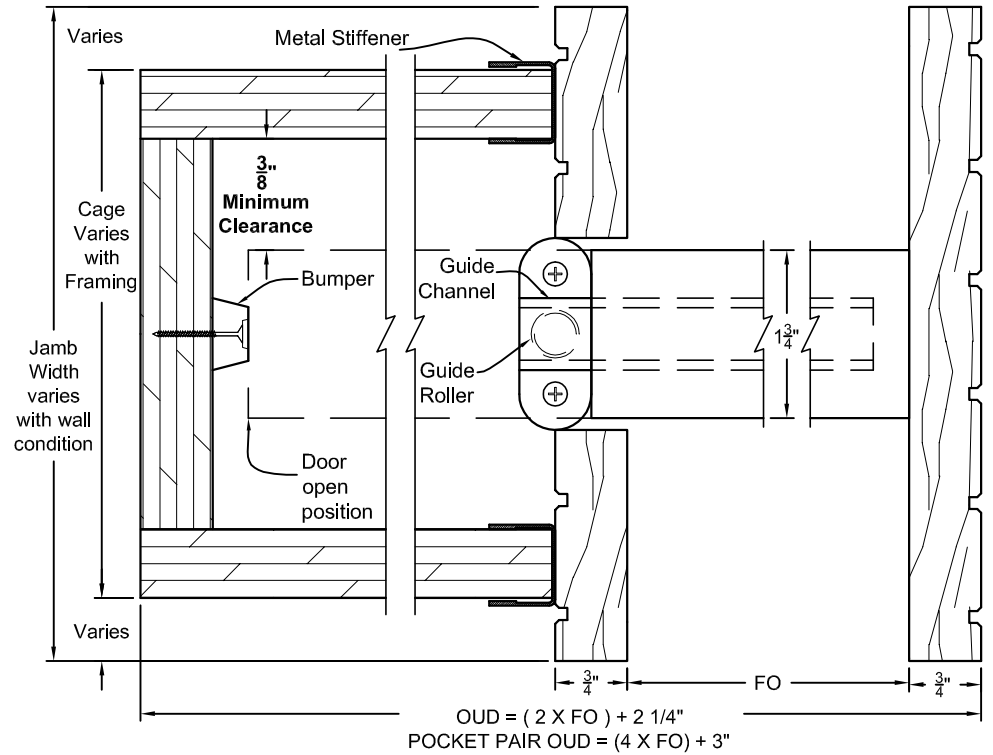

TYP. HEAD & SILL SECTION  
POCKET FRAME - HAWA 80Z HARDWARE - STOPLESS

TYP. CAGE & JAMB SECTION  
POCKET FRAME - STOPLESS

**LIBERTY VALLEY DOORS**  
INCORPORATED  
P.O. BOX 176, COTATI, CA 94931  
TEL. (707) 795-8040  
FAX (707) 795-9258

Interior Door Prehang Details  
Interior Pocket Frame with Hawa 80Z Stopless

Date: 03/20/13
Revisions

Scale: Half  
Drawn By: *SD*