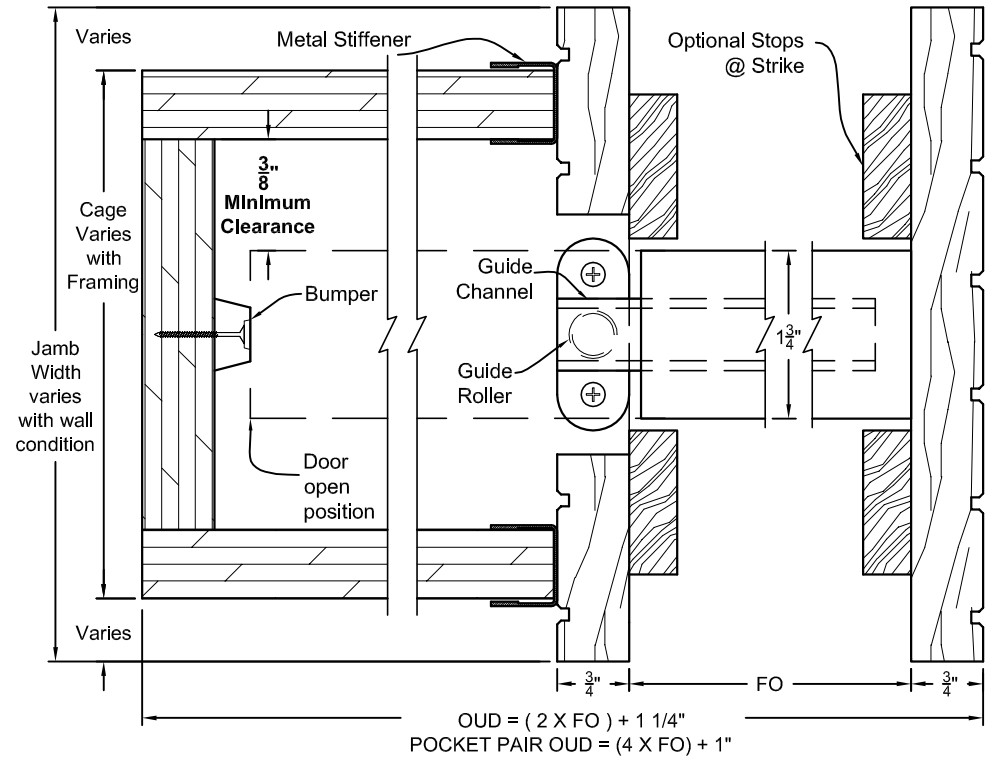

TYP. HEAD & SILL SECTION  
POCKET FRAME - HAWA 80Z HARDWARE - WITH STOPS

TYP. CAGE & JAMB SECTION  
POCKET FRAME - WITH STOPS

LIBERTY VALLEY DOORS  
INCORPORATED  
P.O. BOX 176, COTATI, CA 94931  
TEL. (707) 795-8040  
FAX (707) 795-9258

Interior Door Prehang Details  
Interior Pocket Frame with Hawa 80Z with Stops

|                |
|----------------|
| Date: 03/20/13 |
| Revisions      |
|                |
|                |

Scale: Half  
Drawn By:  
*SD*