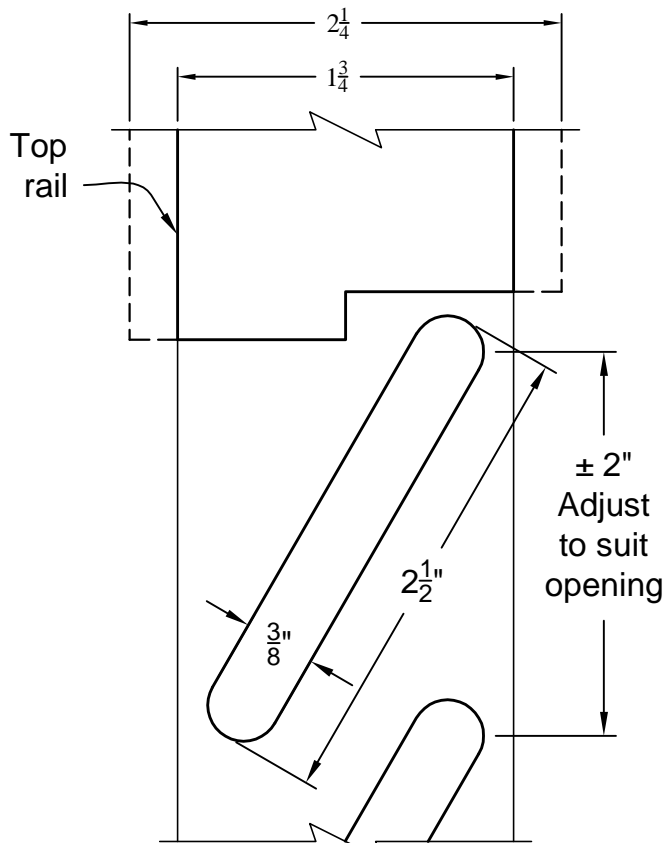

Bottom rail

LOUVER DETAIL @
TOP & BOTTOM RAIL
1 3/8" LOUVER DOOR

Bottom rail

LOUVER DETAIL @
TOP & BOTTOM RAIL
1 3/4" & 2 1/4" LOUVER DOOR

LIBERTY VALLEY DOORS
INCORPORATED
P.O. BOX 176, COTATI, CA 94931
TEL. (707) 795-8040

STANDARD LOUVER
DETAILS WITH
FIXED VENTED BLADES

Date: 01/11/08

Revisions

Scale: Full

Drawn By:

Steve Ortega

Page #

S-05