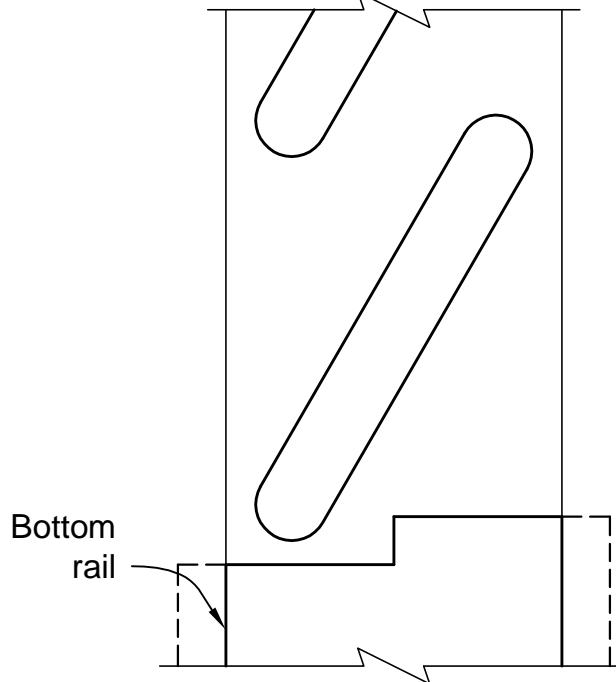

Bottom rail

LOUVER DETAIL @
TOP & BOTTOM RAIL
1 3/8" LOUVER DOOR

Bottom rail

LOUVER DETAIL @
TOP & BOTTOM RAIL
1 3/4" & 2 1/4" LOUVER DOOR

LIBERTY VALLEY DOORS
INCORPORATED
P.O. BOX 176, COTATI, CA 94931
TEL. (707) 795-8040

STANDARD LOUVER
DETAILS WITH
FIXED VENTED BLADES

Date: 01/11/08

Revisions

Scale: Full

Drawn By:

Steve Ortega

Page #

S-05